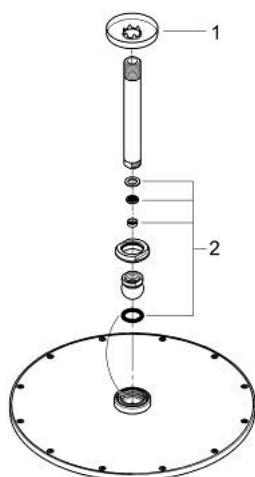

26 067 GL0 RAINSHOWER COSMOPOLITAN 310 HEAD SHOWER SET CEILING 142 MM, 1 SPRAY

PRODUCT DESCRIPTION

- Tyc: cool sunrise
- consisting of:
 - head shower Rainshower Cosmopolitan 310
 - material: metal
 - spray pattern: Rain
 - maximum flow rate (at 3 bar): 8 l/min
 - Rainshower shower arm ceiling 142 mm
 - GROHE EcoJoy - Less water, perfect flow
 - GROHE DreamSpray - perfect spray pattern
 - GROHE LongLife finish
 - GROHE SpeedClean - effortless limescale removal
 - suitable for instantaneous heater
 - min. recommended pressure 1.0 bar

26 067 GL0 RAINSHOWER COSMOPOLITAN 310 HEAD SHOWER SET CEILING 142 MM, 1
SPRAY

SPARE PARTS

1: escutcheon (Spare part-nr. 11741GL0)

2: Spare part set (Spare part-nr. 45933000)