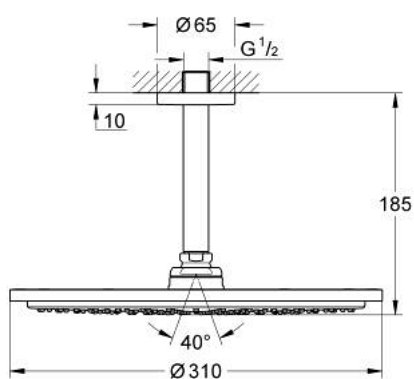

26 067 GL0 RAINSHOWER COSMOPOLITAN 310 HEAD SHOWER SET CEILING 142 MM, 1 SPRAY

PRODUCT DESCRIPTION

- Tyc: cool sunrise
- consisting of:
 - head shower Rainshower Cosmopolitan 310
 - material: metal
 - spray pattern: Rain
 - maximum flow rate (at 3 bar): 8 l/min
 - Rainshower shower arm ceiling 142 mm
 - GROHE EcoJoy - Less water, perfect flow
 - GROHE DreamSpray - perfect spray pattern
 - GROHE LongLife finish
 - GROHE SpeedClean - effortless limescale removal
 - suitable for instantaneous heater
 - min. recommended pressure 1.0 bar

26 067 GL0 RAINSHOWER COSMOPOLITAN 310 HEAD SHOWER SET CEILING 142 MM, 1
SPRAY

SPARE PARTS

1: escutcheon (Spare part-nr. 11741GL0)

2: Spare part set (Spare part-nr. 45933000)