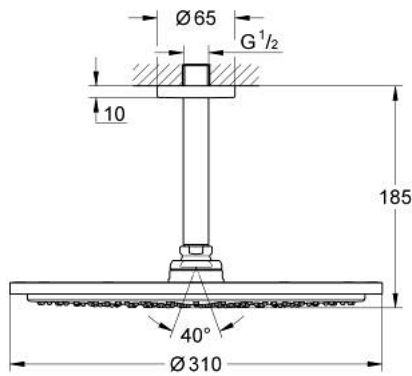

26 067 GN0 RAINSHOWER COSMOPOLITAN 310 HEAD SHOWER SET CEILING 142 MM, 1 SPRAY

PRODUCT DESCRIPTION

- Colour: brushed cool sunrise
- consisting of:
 - head shower Rainshower Cosmopolitan 310
 - material: metal
 - spray pattern: Rain
- maximum flow rate (at 3 bar): 8 l/min
- Rainshower shower arm ceiling 142 mm
- GROHE DreamSpray - perfect spray pattern
- GROHE LongLife finish
- GROHE SpeedClean - effortless limescale removal
- suitable for instantaneous heater
- min. recommended pressure 1.0 bar