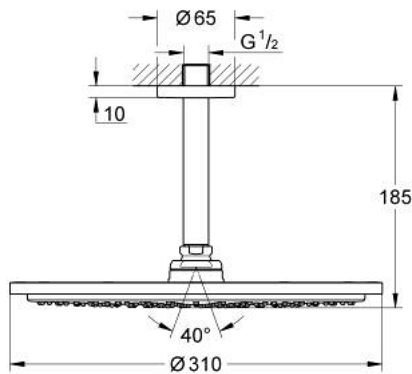

## 26 067 GN0 RAINSHOWER COSMOPOLITAN 310 HEAD SHOWER SET CEILING 142 MM, 1 SPRAY

### PRODUCT DESCRIPTION

- Colour: brushed cool sunrise
- consisting of:
  - head shower Rainshower Cosmopolitan 310
  - material: metal
  - spray pattern: Rain
- maximum flow rate (at 3 bar): 8 l/min
- Rainshower shower arm ceiling 142 mm
- GROHE EcoJoy - less water, perfect flow
- GROHE DreamSpray - perfect spray pattern
- GROHE LongLife finish
- GROHE SpeedClean - effortless limescale removal
- suitable for instantaneous heater
- min. recommended pressure 1.0 bar