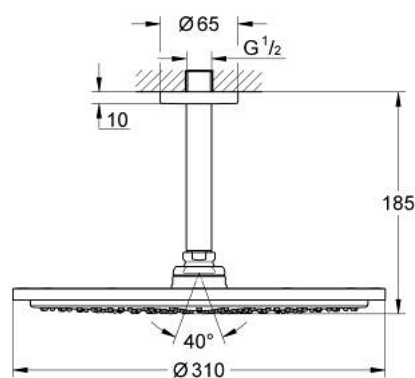

26 067 GN0 RAINSHOWER COSMOPOLITAN 310 HEAD SHOWER SET CEILING 142 MM, 1 SPRAY

PRODUCT DESCRIPTION

- Tyc: brushed cool sunrise
- consisting of:
 - head shower Rainshower Cosmopolitan 310
 - material: metal
 - spray pattern: Rain
 - maximum flow rate (at 3 bar): 8 l/min
 - Rainshower shower arm ceiling 142 mm
 - GROHE DreamSpray - perfect spray pattern
 - GROHE LongLife finish
 - GROHE SpeedClean - effortless limescale removal
 - suitable for instantaneous heater
 - min. recommended pressure 1.0 bar

26 067 GN0 **RAINSHOWER COSMOPOLITAN 310 HEAD SHOWER SET CEILING 142 MM, 1
SPRAY**

SPARE PARTS

- 1: escutcheon (Spare part-nr. 11741GN0)
- 2: Spare part set (Spare part-nr. 45933000)