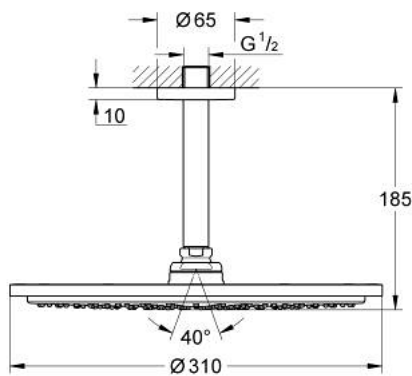

## 26 067 GN0 RAINSHOWER COSMOPOLITAN 310 HEAD SHOWER SET CEILING 142 MM, 1 SPRAY

### PRODUCT DESCRIPTION

- Tyc: brushed cool sunrise
- consisting of:
  - head shower Rainshower Cosmopolitan 310
  - material: metal
  - spray pattern: Rain
  - maximum flow rate (at 3 bar): 8 l/min
  - Rainshower shower arm ceiling 142 mm
  - GROHE EcoJoy - Less water, perfect flow
  - GROHE DreamSpray - perfect spray pattern
  - GROHE LongLife finish
  - GROHE SpeedClean - effortless limescale removal
  - suitable for instantaneous heater
  - min. recommended pressure 1.0 bar