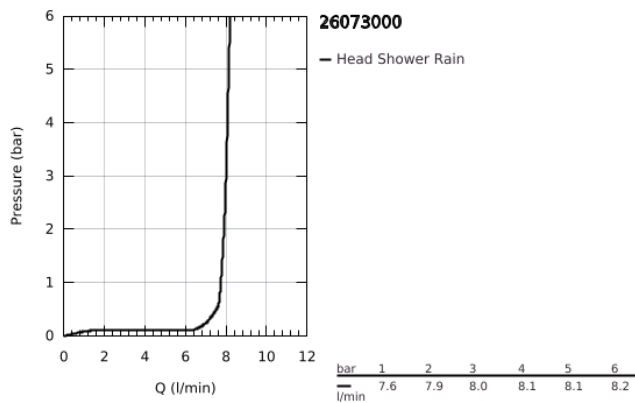

26 073 000 EUPHORIA CUBE 150 HEAD SHOWER SET 286 MM, 1 SPRAY

PRODUCT DESCRIPTION

- Colour: chrome
- consisting of:
 - head shower Euphoria Cube 150 (27 705)
 - spray pattern: Rain
 - maximum flow rate (at 3 bar): 8 l/min
 - shower arm Rainshower 286 mm (27 709)
- GROHE EcoJoy - less water, perfect flow
- GROHE DreamSpray - perfect spray pattern
- GROHE LongLife finish
- GROHE SpeedClean - effortless limescale removal
- Inner WaterGuide - inner insulation for surface protection
- suitable for instantaneous heater
- min. recommended pressure 1.0 bar

26 073 000 **EUPHORIA CUBE 150 HEAD SHOWER SET 286 MM, 1 SPRAY**

SPARE PARTS

1: Fibre seal dia. Ø 18,5 x Ø 12 x 2 (Spare part-nr. 0138900M)

2: Dirt strainer (Spare part-nr. 0676800M)