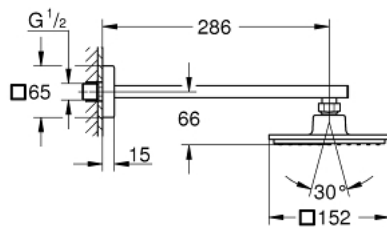

26 073 000 EUPHORIA CUBE 150 HEAD SHOWER SET 286 MM, 1 SPRAY

PRODUCT DESCRIPTION

- Colour: chrome
- consisting of:
 - head shower Euphoria Cube 150 (27 705)
 - spray pattern: Rain
 - maximum flow rate (at 3 bar): 8 l/min
 - shower arm Rainshower 286 mm (27 709)
- GROHE EcoJoy - less water, perfect flow
- GROHE DreamSpray - perfect spray pattern
- GROHE LongLife finish
- GROHE SpeedClean - effortless limescale removal
- Inner WaterGuide - inner insulation for surface protection
- suitable for instantaneous heater
- min. recommended pressure 1.0 bar

26 073 000 **EUPHORIA CUBE 150 HEAD SHOWER SET 286 MM, 1 SPRAY**

SPARE PARTS

1: Fibre seal dia. Ø 18,5 x Ø 12 x 2 (Spare part-nr. 0138900M)

2: Dirt strainer (Spare part-nr. 0676800M)