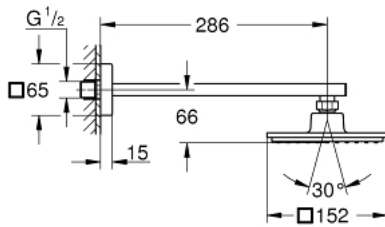

26 073 000 **EUPHORIA CUBE 150 HEAD SHOWER SET 286 MM, 1 SPRAY**

**PRODUCT DESCRIPTION**

- Tyc: Chrome
- consisting of:
  - head shower Euphoria Cube 150 (27 705)
  - spray pattern: Rain
  - maximum flow rate (at 3 bar): 8 l/min
  - shower arm Rainshower 286 mm (27 709)
- GROHE EcoJoy - Less water, perfect flow
- GROHE DreamSpray - perfect spray pattern
- GROHE LongLife finish
- GROHE SpeedClean - effortless limescale removal
- Inner WaterGuide - inner insulation for surface protection
- suitable for instantaneous heater
- min. recommended pressure 1.0 bar

26 073 000 **EUPHORIA CUBE 150 HEAD SHOWER SET 286 MM, 1 SPRAY**

**SPARE PARTS**

1: Fibre seal Ø 18,5 x Ø 12 x 2 (Spare part-nr. 0138900M)

2: Dirt strainer (Spare part-nr. 0676800M)