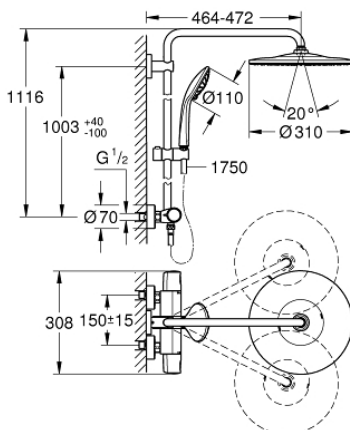

26 075 001 EUPHORIA SYSTEM 310 SHOWER SYSTEM WITH THERMOSTATIC MIXER FOR WALL MOUNTING

PRODUCT DESCRIPTION

- Tyc: Chrome
- consisting of:
 - horizontal swivable 450 mm shower arm
 - exposed thermostat with Aquadimmer function
 - allows change between:
 - head shower Rainshower Mono 310 (26 561)
 - spray pattern: GROHE PureRain
 - maximum flow rate (at 3 bar): 13.5 l/min
 - with ball joint
 - rotation angle $\pm 15^\circ$
 - hand shower Euphoria 110 Massage (27 221)
 - spray patterns: Rain, Massage, SmartRain
 - maximum flow rate (at 3 bar): 11.5 l/min
 - adjustable in height with gliding element
 - shower hose Silverflex 1750 mm 1/2" x 1/2" (28 388)
 - maximum flow rate system (at 3 bar): 13.5 l/min
 - minimum flow rate 5 l/min
 - GROHE TurboStat - compact cartridge with wax thermoelement
 - GROHE SafeStop safety button at 38°C (calibration required)
 - GROHE SafeStop Plus - optional temperature limiter at 43°C included
 - GROHE CoolTouch - no risk of scalding
 - GROHE MetalGrip ergonomically shaped metal handles
 - GROHE DreamSpray - perfect spray pattern
 - GROHE LongLife finish
 - GROHE SprayDimmer - stepless flow rate adjustment
- Flexible Installation - 1 adjustable bracket for existing drill holes
- Inner WaterGuide - inner insulation for surface protection
- GROHE SpeedClean - effortless limescale removal
- TwistStop - to prevent hose from twisting
- suitable for instantaneous heaters from 18 kW/h
- optional upgrade: GROHE EasyReach tray (26 362), sold separately
- professional exclusive