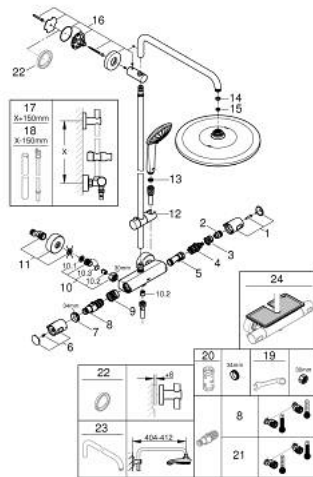

26 075 001 EUPHORIA SYSTEM 310 SHOWER SYSTEM WITH THERMOSTATIC MIXER FOR WALL MOUNTING

SPARE PARTS

- 1: Shut-off handle (Spare part-nr. 47991000)
- 2: Stop ring (Spare part-nr. 47986000)
- 3: Stop ring (Spare part-nr. 47965000)
- 4: Aquadimmer (Spare part-nr. 47364000)
- 5: Water flow (Spare part-nr. 47887000)
- 6: Handle (Spare part-nr. 47992000)
- 7: Fitting ring (Spare part-nr. 47743000)
- 8: Thermostatic compact cartridge 1/2" (Spare part-nr. 47439000)
- 9: Race (Spare part-nr. 47975000)
- 10: Non-return valve (Spare part-nr. 47189000)
- 10.1: Dirt strainer (Spare part-nr. 0726400M)
- 10.2: Non-return valve (Spare part-nr. 08565000)
- 10.3: O-ring $\varnothing 17 \times \varnothing 2$ (Spare part-nr. 0305500M)
- 11: S-union (Spare part-nr. 12662000)
- 12: Glide element (Spare part-nr. 12140000)
- 13: Dirt strainer (Spare part-nr. 0700200M)
- 14: Fibre seal $\varnothing 18,5 \times \varnothing 12 \times 2$ (Spare part-nr. 0138900M)
- 15: Dirt strainer (Spare part-nr. 48007000)
- 16: Shower rail holder (Spare part-nr. 48279000)
- 17: Shower system pipe for retrofitting (Spare part-nr. 48514000)*
- 18: Shower system pipe for retrofitting (Spare part-nr. 48515000)*
- 19: Special spanner (Spare part-nr. 19377000)*
- 20: Socket spanner (Spare part-nr. 19332000)*
- 21: GROHE TurboStat cartridge 1/2" (Spare part-nr. 47175000)*
- 22: Compensation disc (Spare part-nr. 27180000)*
- 23: Shower arm for shower systems (Spare part-nr. 14047000)*
- 24: GROHE EasyReach tray (Spare part-nr. 26362LN1)*

* Optional accessories