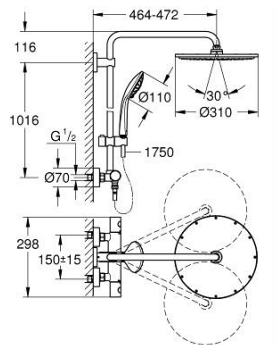

### PRODUCT DESCRIPTION

- Colour: brushed hard graphite
- consisting of:
  - horizontal swivable 450 mm shower arm
  - exposed thermostat with Aquadimmer function
  - allows change between:
    - Rainshower Cosmopolitan 310 metal head shower
    - spray pattern: Rain
    - maximum flow rate (at 3 bar): 13.5 l/min
  - with ball joint
  - rotation angle  $\pm 15^\circ$
  - hand shower Euphoria 110 Massage
  - spray patterns: Rain, Massage, SmartRain
  - maximum flow rate (at 3 bar): 11.5 l/min
  - adjustable in height with gliding element
  - shower hose Silverflex 1750 mm 1/2" x 1/2" (28 388)
  - maximum flow rate system (at 3 bar): 13.5 l/min
  - minimum flow rate 5 l/min
  - GROHE TurboStat - compact cartridge with wax thermoelement
  - GROHE SafeStop - safety button at 38°C
  - GROHE SafeStop Plus - optional temperature limiter at 43°C included
  - GROHE MetalGrip ergonomically shaped metal handles
  - GROHE DreamSpray - perfect spray pattern
  - GROHE LongLife finish
  - GROHE SprayDimmer - stepless flow rate adjustment
  - Inner WaterGuide - inner insulation for surface protection
  - GROHE SpeedClean - effortless limescale removal
  - TwistStop - to prevent hose from twisting
  - suitable for instantaneous heaters from 18 kW/h
  - optional upgrade: GROHE EasyReach tray (26 362), sold separately