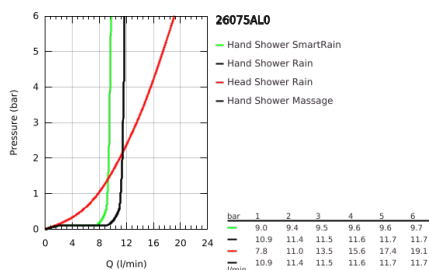

## 26 075 AL0 EUPHORIA SYSTEM 310 SHOWER SYSTEM WITH THERMOSTATIC MIXER FOR WALL MOUNTING

### PRODUCT DESCRIPTION

- Colour: brushed hard graphite
- consisting of:
  - horizontal swivable 450 mm shower arm
  - exposed thermostat with Aquadimmer function
  - allows change between:
    - Rainshower Cosmopolitan 310 metal head shower
    - spray pattern: Rain
    - maximum flow rate (at 3 bar): 13.5 l/min
  - with ball joint
  - rotation angle  $\pm 15^\circ$
  - hand shower Euphoria 110 Massage
  - spray patterns: Rain, Massage, SmartRain
  - maximum flow rate (at 3 bar): 11.5 l/min
  - adjustable in height with gliding element
  - shower hose Silverflex 1750 mm 1/2" x 1/2" (28 388)
  - maximum flow rate system (at 3 bar): 13.5 l/min
  - minimum flow rate 5 l/min
  - GROHE TurboStat - compact cartridge with wax thermoelement
  - GROHE SafeStop - safety button at 38°C
  - GROHE SafeStop Plus - optional temperature limiter at 43°C included
  - GROHE MetalGrip ergonomically shaped metal handles
  - GROHE DreamSpray - perfect spray pattern
  - GROHE LongLife finish
  - GROHE SprayDimmer - stepless flow rate adjustment
  - Inner WaterGuide - inner insulation for surface protection
  - GROHE SpeedClean - effortless limescale removal
  - TwistStop - to prevent hose from twisting
  - suitable for instantaneous heaters from 18 kW/h
  - optional upgrade: GROHE EasyReach tray (26 362), sold separately