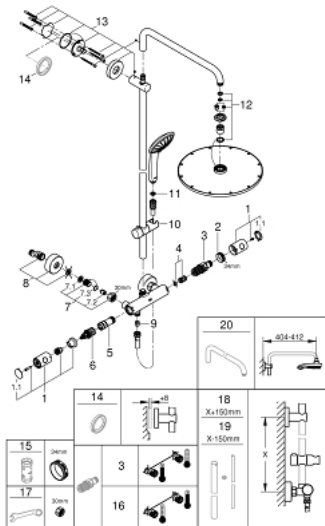

26 075 AL0 EUPHORIA SYSTEM 310 SHOWER SYSTEM WITH THERMOSTATIC MIXER FOR WALL MOUNTING

SPARE PARTS

1. 1: Metal handle 1/2" (Spare part-nr. 47984AL0)
   - 1.1: Cover cap (Spare part-nr. 64585ALM)
   - 2: retaining ring (Spare part-nr. 47743000)
   - 3: Thermostatic compact cartridge 1/2" (Spare part-nr. 47439000)
   - 4: Buffer (Spare part-nr. 47398000)
   - 5: Water flow (Spare part-nr. 47751000)
   - 6: Aquadimmer (Spare part-nr. 12433000)
   - 7: Non-return valve (Spare part-nr. 47189AL0)
   - 7.1: Filter (Spare part-nr. 0726400M)
   - 7.2: Non-return valve (Spare part-nr. 08565000)
   - 7.3: O-Ring Ø17 x Ø2 (Spare part-nr. 0305500M)
   - 8: S-union (Spare part-nr. 12662AL0)
   - 9: Non-return valve (Spare part-nr. 08565000)
   - 10: Glide element (Spare part-nr. 12140AL0)
   - 11: Dirt strainer (Spare part-nr. 0700200M)
   - 12: Spare part set (Spare part-nr. 45933000)
   - 13: Shower rail holder (Spare part-nr. 48279AL0)
   - 15: Socket spanner (Spare part-nr. 19332000)*
   - 16: GROHE TurboStat cartridge 1/2" (Spare part-nr. 47175000)*
   - 17: Special spanner (Spare part-nr. 19377000)*
2. Optional accessories