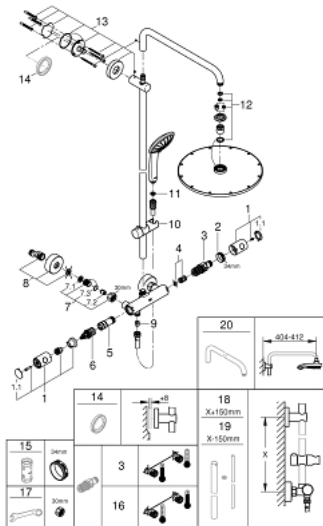

26 075 AL0 EUPHORIA SYSTEM 310 SHOWER SYSTEM WITH THERMOSTATIC MIXER FOR WALL MOUNTING

SPARE PARTS

1. 1: Metal handle 1/2" (Spare part-nr. 47984AL0)
   - 1.1: Cover cap (Spare part-nr. 64585ALM)
   - 2: Fitting ring (Spare part-nr. 47743000)
   - 3: Thermostatic compact cartridge 1/2" (Spare part-nr. 47439000)
   - 4: Buffer (Spare part-nr. 47398000)
   - 5: Water flow (Spare part-nr. 47751000)
   - 6: Aquadimmer (Spare part-nr. 12433000)
   - 7: Non-return valve (Spare part-nr. 47189AL0)
   - 7.1: Dirt strainer (Spare part-nr. 0726400M)
   - 7.2: Non-return valve (Spare part-nr. 08565000)
   - 7.3: O-ring $\varnothing 17 \times \varnothing 2$ (Spare part-nr. 0305500M)
   - 8: S-union (Spare part-nr. 12662AL0)
   - 9: Non-return valve (Spare part-nr. 08565000)
   - 10: Glide element (Spare part-nr. 12140AL0)
   - 11: Dirt strainer (Spare part-nr. 0700200M)
   - 12: Spare part set (Spare part-nr. 45933000)
   - 13: Shower rail holder (Spare part-nr. 48279AL0)
   - 15: Socket spanner (Spare part-nr. 19332000)*
   - 16: GROHE TurboStat cartridge 1/2" (Spare part-nr. 47175000)*
   - 17: Special spanner (Spare part-nr. 19377000)*
2. Optional accessories