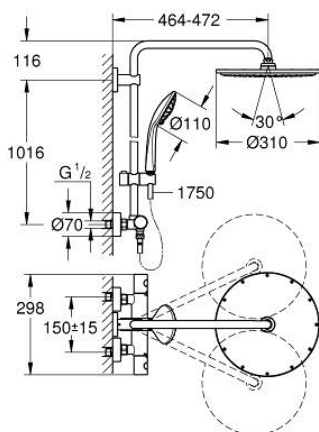

### PRODUCT DESCRIPTION

- Tyc: brushed hard graphite
- consisting of:
  - horizontal swivable 450 mm shower arm
  - exposed thermostat with Aquadimmer function
  - allows change between:
    - Rainshower Cosmopolitan 310 metal head shower
    - spray pattern: Rain
    - maximum flow rate (at 3 bar): 13.5 l/min
  - with ball joint
  - rotation angle  $\pm 15^\circ$
  - hand shower Euphoria 110 Massage
  - spray patterns: Rain, Massage, SmartRain
  - maximum flow rate (at 3 bar): 11.5 l/min
  - adjustable in height with gliding element
  - shower hose Silverflex 1750 mm 1/2" x 1/2" (28 388)
  - maximum flow rate system (at 3 bar): 13.5 l/min
  - minimum flow rate 5 l/min
  - GROHE TurboStat - compact cartridge with wax thermoelement
  - GROHE SafeStop safety button at 38°C ( calibration required )
  - GROHE SafeStop Plus - optional temperature limiter at 43°C included
  - GROHE MetalGrip ergonomically shaped metal handles
  - GROHE DreamSpray - perfect spray pattern
  - GROHE LongLife finish
  - GROHE SprayDimmer - stepless flow rate adjustment
  - Inner WaterGuide - inner insulation for surface protection
  - GROHE SpeedClean - effortless limescale removal
  - TwistStop - to prevent hose from twisting
  - suitable for instantaneous heaters from 18 kW/h
  - optional upgrade: GROHE EasyReach tray (26 362), sold separately