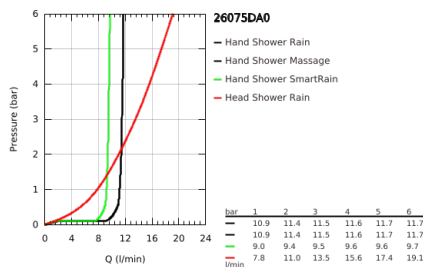

26 075 DA0 EUPHORIA SYSTEM 310 SHOWER SYSTEM WITH THERMOSTATIC MIXER FOR WALL MOUNTING

PRODUCT DESCRIPTION

- Colour: warm sunset
- consisting of:
 - horizontal swivable 450 mm shower arm
 - exposed thermostat with Aquadimmer function
 - allows change between:
 - Rainshower Cosmopolitan 310 metal head shower
 - spray pattern: Rain
 - maximum flow rate (at 3 bar): 13.5 l/min
 - with ball joint
 - rotation angle $\pm 15^\circ$
 - hand shower Euphoria 110 Massage
 - spray patterns: Rain, Massage, SmartRain
 - maximum flow rate (at 3 bar): 11.5 l/min
 - adjustable in height with gliding element
 - shower hose Silverflex 1750 mm 1/2" x 1/2" (28 388)
 - maximum flow rate system (at 3 bar): 13.5 l/min
 - minimum flow rate 5 l/min
 - GROHE TurboStat - compact cartridge with wax thermoelement
 - GROHE SafeStop - safety button at 38°C
 - GROHE SafeStop Plus - optional temperature limiter at 43°C included
 - GROHE MetalGrip ergonomically shaped metal handles
 - GROHE DreamSpray - perfect spray pattern
 - GROHE LongLife finish
 - GROHE SprayDimmer - stepless flow rate adjustment
 - Inner WaterGuide - inner insulation for surface protection
 - GROHE SpeedClean - effortless limescale removal
 - TwistStop - to prevent hose from twisting
 - suitable for instantaneous heaters from 18 kW/h
 - optional upgrade: GROHE EasyReach tray (26 362), sold separately