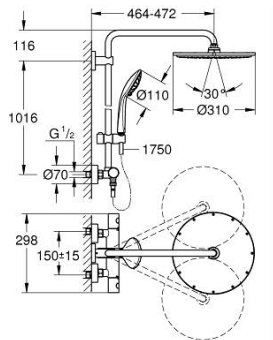

26 075 DA0 EUPHORIA SYSTEM 310 SHOWER SYSTEM WITH THERMOSTATIC MIXER FOR WALL MOUNTING

PRODUCT DESCRIPTION

- Colour: warm sunset
- consisting of:
 - horizontal swivable 450 mm shower arm
 - exposed thermostat with Aquadimmer function
 - allows change between:
 - Rainshower Cosmopolitan 310 metal head shower
 - spray pattern: Rain
 - maximum flow rate (at 3 bar): 13.5 l/min
 - with ball joint
 - rotation angle $\pm 15^\circ$
 - hand shower Euphoria 110 Massage
 - spray patterns: Rain, Massage, SmartRain
 - maximum flow rate (at 3 bar): 11.5 l/min
 - adjustable in height with gliding element
 - shower hose Silverflex 1750 mm 1/2" x 1/2" (28 388)
 - maximum flow rate system (at 3 bar): 13.5 l/min
 - minimum flow rate 5 l/min
 - GROHE TurboStat - compact cartridge with wax thermoelement
 - GROHE SafeStop - safety button at 38°C
 - GROHE SafeStop Plus - optional temperature limiter at 43°C included
 - GROHE MetalGrip ergonomically shaped metal handles
 - GROHE DreamSpray - perfect spray pattern
 - GROHE LongLife finish
 - GROHE SprayDimmer - stepless flow rate adjustment
 - Inner WaterGuide - inner insulation for surface protection
 - GROHE SpeedClean - effortless limescale removal
 - TwistStop - to prevent hose from twisting
 - suitable for instantaneous heaters from 18 kW/h
 - optional upgrade: GROHE EasyReach tray (26 362), sold separately