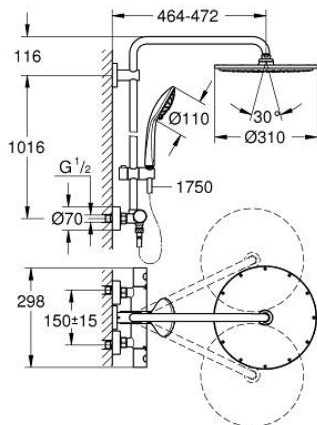

26 075 DA0 EUPHORIA SYSTEM 310 SHOWER SYSTEM WITH THERMOSTATIC MIXER FOR WALL MOUNTING

PRODUCT DESCRIPTION

- Tyc: warm sunset
- consisting of:
 - horizontal swivable 450 mm shower arm
 - exposed thermostat with Aquadimmer function
 - allows change between:
 - Rainshower Cosmopolitan 310 metal head shower
 - spray pattern: Rain
 - maximum flow rate (at 3 bar): 13.5 l/min
 - with ball joint
 - rotation angle $\pm 15^\circ$
 - hand shower Euphoria 110 Massage
 - spray patterns: Rain, Massage, SmartRain
 - maximum flow rate (at 3 bar): 11.5 l/min
 - adjustable in height with gliding element
 - shower hose Silverflex 1750 mm 1/2" x 1/2" (28 388)
 - maximum flow rate system (at 3 bar): 13.5 l/min
 - minimum flow rate 5 l/min
 - GROHE TurboStat - compact cartridge with wax thermoelement
 - GROHE SafeStop safety button at 38°C (calibration required)
 - GROHE SafeStop Plus - optional temperature limiter at 43°C included
 - GROHE MetalGrip ergonomically shaped metal handles
 - GROHE DreamSpray - perfect spray pattern
 - GROHE LongLife finish
 - GROHE SprayDimmer - stepless flow rate adjustment
 - Inner WaterGuide - inner insulation for surface protection
 - GROHE SpeedClean - effortless limescale removal
 - TwistStop - to prevent hose from twisting
 - suitable for instantaneous heaters from 18 kW/h
 - optional upgrade: GROHE EasyReach tray (26 362), sold separately