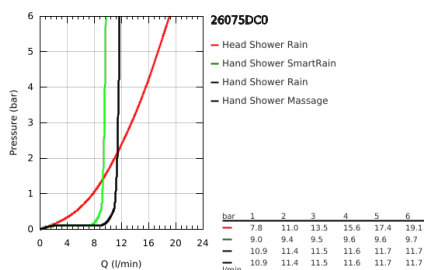

26 075 DC0 EUPHORIA SYSTEM 310 SHOWER SYSTEM WITH THERMOSTATIC MIXER FOR WALL MOUNTING

PRODUCT DESCRIPTION

- Colour: supersteel
- consisting of:
 - horizontal swivable 450 mm shower arm
 - exposed thermostat with Aquadimmer function
 - allows change between:
 - Rainshower Cosmopolitan 310 metal head shower
 - spray pattern: Rain
 - maximum flow rate (at 3 bar): 13.5 l/min
 - with ball joint
 - rotation angle $\pm 15^\circ$
 - hand shower Euphoria 110 Massage
 - spray patterns: Rain, Massage, SmartRain
 - maximum flow rate (at 3 bar): 11.5 l/min
 - adjustable in height with gliding element
 - shower hose Silverflex 1750 mm 1/2" x 1/2" (28 388)
 - maximum flow rate system (at 3 bar): 13.5 l/min
 - minimum flow rate 5 l/min
 - GROHE TurboStat - compact cartridge with wax thermoelement
 - GROHE SafeStop - safety button at 38°C
 - GROHE SafeStop Plus - optional temperature limiter at 43°C included
 - GROHE MetalGrip ergonomically shaped metal handles
 - GROHE DreamSpray - perfect spray pattern
 - GROHE LongLife finish
 - GROHE SprayDimmer - stepless flow rate adjustment
 - Inner WaterGuide - inner insulation for surface protection
 - GROHE SpeedClean - effortless limescale removal
 - TwistStop - to prevent hose from twisting
 - suitable for instantaneous heaters from 18 kW/h
 - optional upgrade: GROHE EasyReach tray (26 362), sold separately