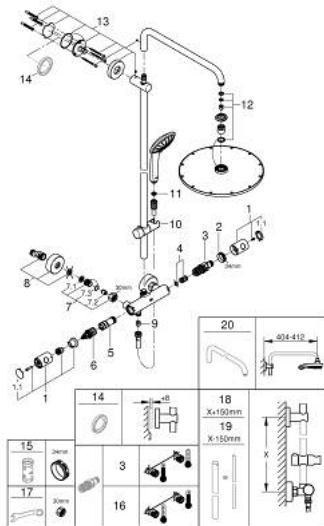

26 075 DC0 EUPHORIA SYSTEM 310 SHOWER SYSTEM WITH THERMOSTATIC MIXER FOR WALL MOUNTING

SPARE PARTS

1. 1: Metal handle 1/2" (Spare part-nr. 47984DC0)
   - 1.1: Cover cap (Spare part-nr. 64585DCM)
   - 2: retaining ring (Spare part-nr. 47743000)
   - 3: Thermostatic compact cartridge 1/2" (Spare part-nr. 47439000)
   - 4: Buffer (Spare part-nr. 47398000)
   - 5: Water flow (Spare part-nr. 47751000)
   - 6: Aquadimmer (Spare part-nr. 12433000)
   - 7: Non-return valve (Spare part-nr. 47189DC0)
   - 7.1: Filter (Spare part-nr. 0726400M)
   - 7.2: Non-return valve (Spare part-nr. 08565000)
   - 7.3: O-Ring Ø17 x Ø2 (Spare part-nr. 0305500M)
   - 8: S-union (Spare part-nr. 12662DC0)
   - 9: Non-return valve (Spare part-nr. 08565000)
   - 10: Glide element (Spare part-nr. 12140DC0)
   - 11: Dirt strainer (Spare part-nr. 0700200M)
   - 12: Spare part set (Spare part-nr. 45933000)
   - 13: Shower rail holder (Spare part-nr. 48279DC0)
   - 15: Socket spanner (Spare part-nr. 19332000)*
   - 16: GROHE TurboStat cartridge 1/2" (Spare part-nr. 47175000)*
   - 17: Special spanner (Spare part-nr. 19377000)*
2. Optional accessories