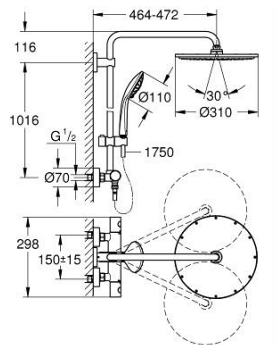

26 075 DC0 EUPHORIA SYSTEM 310 SHOWER SYSTEM WITH THERMOSTATIC MIXER FOR WALL MOUNTING

PRODUCT DESCRIPTION

- Colour: supersteel
- consisting of:
 - horizontal swivable 450 mm shower arm
 - exposed thermostat with Aquadimmer function
 - allows change between:
 - Rainshower Cosmopolitan 310 metal head shower
 - spray pattern: Rain
 - maximum flow rate (at 3 bar): 13.5 l/min
 - with ball joint
 - rotation angle $\pm 15^\circ$
 - hand shower Euphoria 110 Massage
 - spray patterns: Rain, Massage, SmartRain
 - maximum flow rate (at 3 bar): 11.5 l/min
 - adjustable in height with gliding element
 - shower hose Silverflex 1750 mm 1/2" x 1/2" (28 388)
 - maximum flow rate system (at 3 bar): 13.5 l/min
 - minimum flow rate 5 l/min
 - GROHE TurboStat - compact cartridge with wax thermoelement
 - GROHE SafeStop - safety button at 38°C
 - GROHE SafeStop Plus - optional temperature limiter at 43°C included
 - GROHE MetalGrip ergonomically shaped metal handles
 - GROHE DreamSpray - perfect spray pattern
 - GROHE LongLife finish
 - GROHE SprayDimmer - stepless flow rate adjustment
 - Inner WaterGuide - inner insulation for surface protection
 - GROHE SpeedClean - effortless limescale removal
 - TwistStop - to prevent hose from twisting
 - suitable for instantaneous heaters from 18 kW/h
 - optional upgrade: GROHE EasyReach tray (26 362), sold separately