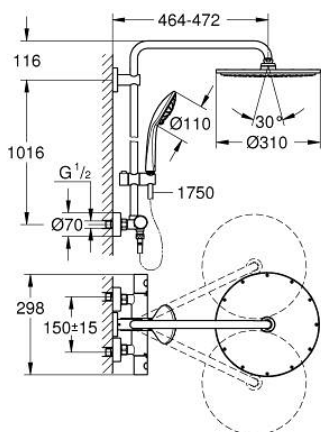

26 075 DC0 EUPHORIA SYSTEM 310 SHOWER SYSTEM WITH THERMOSTATIC MIXER FOR WALL MOUNTING

PRODUCT DESCRIPTION

- Tyc: supersteel
- consisting of:
 - horizontal swivable 450 mm shower arm
 - exposed thermostat with Aquadimmer function
 - allows change between:
 - Rainshower Cosmopolitan 310 metal head shower
 - spray pattern: Rain
 - maximum flow rate (at 3 bar): 13.5 l/min
 - with ball joint
 - rotation angle $\pm 15^\circ$
 - hand shower Euphoria 110 Massage
 - spray patterns: Rain, Massage, SmartRain
 - maximum flow rate (at 3 bar): 11.5 l/min
 - adjustable in height with gliding element
 - shower hose Silverflex 1750 mm 1/2" x 1/2" (28 388)
 - maximum flow rate system (at 3 bar): 13.5 l/min
 - minimum flow rate 5 l/min
 - GROHE TurboStat - compact cartridge with wax thermoelement
 - GROHE SafeStop safety button at 38°C (calibration required)
 - GROHE SafeStop Plus - optional temperature limiter at 43°C included
 - GROHE MetalGrip ergonomically shaped metal handles
 - GROHE DreamSpray - perfect spray pattern
 - GROHE LongLife finish
 - GROHE SprayDimmer - stepless flow rate adjustment
 - Inner WaterGuide - inner insulation for surface protection
 - GROHE SpeedClean - effortless limescale removal
 - TwistStop - to prevent hose from twisting
 - suitable for instantaneous heaters from 18 kW/h
 - optional upgrade: GROHE EasyReach tray (26 362), sold separately