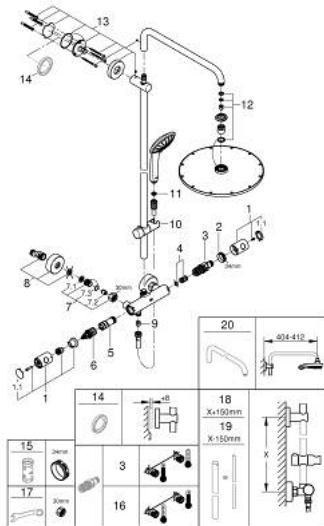

26 075 DC0 EUPHORIA SYSTEM 310 SHOWER SYSTEM WITH THERMOSTATIC MIXER FOR WALL MOUNTING

SPARE PARTS

1. 1: Metal handle 1/2" (Spare part-nr. 47984DC0)
   - 1.1: Cover cap (Spare part-nr. 64585DCM)
   - 2: Fitting ring (Spare part-nr. 47743000)
   - 3: Thermostatic compact cartridge 1/2" (Spare part-nr. 47439000)
   - 4: Buffer (Spare part-nr. 47398000)
   - 5: Water flow (Spare part-nr. 47751000)
   - 6: Aquadimmer (Spare part-nr. 12433000)
   - 7: Non-return valve (Spare part-nr. 47189DC0)
   - 7.1: Dirt strainer (Spare part-nr. 0726400M)
   - 7.2: Non-return valve (Spare part-nr. 08565000)
   - 7.3: O-ring $\varnothing 17 \times \varnothing 2$ (Spare part-nr. 0305500M)
   - 8: S-union (Spare part-nr. 12662DC0)
   - 9: Non-return valve (Spare part-nr. 08565000)
   - 10: Glide element (Spare part-nr. 12140DC0)
   - 11: Dirt strainer (Spare part-nr. 0700200M)
   - 12: Spare part set (Spare part-nr. 45933000)
   - 13: Shower rail holder (Spare part-nr. 48279DC0)
   - 15: Socket spanner (Spare part-nr. 19332000)*
   - 16: GROHE TurboStat cartridge 1/2" (Spare part-nr. 47175000)*
   - 17: Special spanner (Spare part-nr. 19377000)*
2. Optional accessories