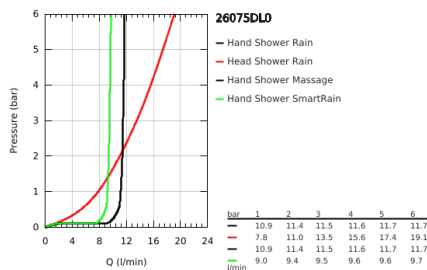

26 075 DL0 EUPHORIA SYSTEM 310 SHOWER SYSTEM WITH THERMOSTATIC MIXER FOR WALL MOUNTING

PRODUCT DESCRIPTION

- Colour: brushed warm sunset
- consisting of:
 - horizontal swivable 450 mm shower arm
 - exposed thermostat with Aquadimmer function
 - allows change between:
 - Rainshower Cosmopolitan 310 metal head shower
 - spray pattern: Rain
 - maximum flow rate (at 3 bar): 13.5 l/min
 - with ball joint
 - rotation angle $\pm 15^\circ$
 - hand shower Euphoria 110 Massage
 - spray patterns: Rain, Massage, SmartRain
 - maximum flow rate (at 3 bar): 11.5 l/min
 - adjustable in height with gliding element
 - shower hose Silverflex 1750 mm 1/2" x 1/2" (28 388)
 - maximum flow rate system (at 3 bar): 13.5 l/min
 - minimum flow rate 5 l/min
 - GROHE TurboStat - compact cartridge with wax thermoelement
 - GROHE SafeStop - safety button at 38°C
 - GROHE SafeStop Plus - optional temperature limiter at 43°C included
 - GROHE MetalGrip ergonomically shaped metal handles
 - GROHE DreamSpray - perfect spray pattern
 - GROHE LongLife finish
 - GROHE SprayDimmer - stepless flow rate adjustment
 - Inner WaterGuide - inner insulation for surface protection
 - GROHE SpeedClean - effortless limescale removal
 - TwistStop - to prevent hose from twisting
 - suitable for instantaneous heaters from 18 kW/h
 - optional upgrade: GROHE EasyReach tray (26 362), sold separately