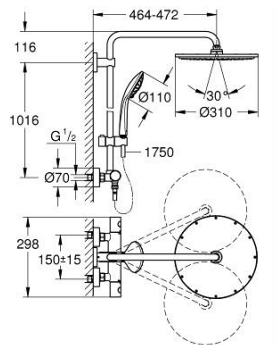

26 075 DL0 EUPHORIA SYSTEM 310 SHOWER SYSTEM WITH THERMOSTATIC MIXER FOR WALL MOUNTING

PRODUCT DESCRIPTION

- Colour: brushed warm sunset
- consisting of:
 - horizontal swivable 450 mm shower arm
 - exposed thermostat with Aquadimmer function
 - allows change between:
 - Rainshower Cosmopolitan 310 metal head shower
 - spray pattern: Rain
 - maximum flow rate (at 3 bar): 13.5 l/min
 - with ball joint
 - rotation angle $\pm 15^\circ$
 - hand shower Euphoria 110 Massage
 - spray patterns: Rain, Massage, SmartRain
 - maximum flow rate (at 3 bar): 11.5 l/min
 - adjustable in height with gliding element
 - shower hose Silverflex 1750 mm 1/2" x 1/2" (28 388)
 - maximum flow rate system (at 3 bar): 13.5 l/min
 - minimum flow rate 5 l/min
 - GROHE TurboStat - compact cartridge with wax thermoelement
 - GROHE SafeStop - safety button at 38°C
 - GROHE SafeStop Plus - optional temperature limiter at 43°C included
 - GROHE MetalGrip ergonomically shaped metal handles
 - GROHE DreamSpray - perfect spray pattern
 - GROHE LongLife finish
 - GROHE SprayDimmer - stepless flow rate adjustment
 - Inner WaterGuide - inner insulation for surface protection
 - GROHE SpeedClean - effortless limescale removal
 - TwistStop - to prevent hose from twisting
 - suitable for instantaneous heaters from 18 kW/h
 - optional upgrade: GROHE EasyReach tray (26 362), sold separately