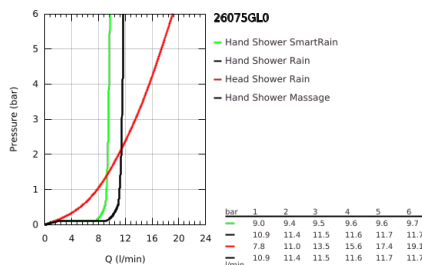

26 075 GL0 EUPHORIA SYSTEM 310 SHOWER SYSTEM WITH THERMOSTATIC MIXER FOR WALL MOUNTING

PRODUCT DESCRIPTION

- Colour: cool sunrise
- consisting of:
 - horizontal swivable 450 mm shower arm
 - exposed thermostat with Aquadimmer function
 - allows change between:
 - Rainshower Cosmopolitan 310 metal head shower
 - spray pattern: Rain
 - maximum flow rate (at 3 bar): 13.5 l/min
 - with ball joint
 - rotation angle $\pm 15^\circ$
 - hand shower Euphoria 110 Massage
 - spray patterns: Rain, Massage, SmartRain
 - maximum flow rate (at 3 bar): 11.5 l/min
 - adjustable in height with gliding element
 - shower hose Silverflex 1750 mm 1/2" x 1/2" (28 388)
 - maximum flow rate system (at 3 bar): 13.5 l/min
 - minimum flow rate 5 l/min
 - GROHE TurboStat - compact cartridge with wax thermoelement
 - GROHE SafeStop - safety button at 38°C
 - GROHE SafeStop Plus - optional temperature limiter at 43°C included
 - GROHE MetalGrip ergonomically shaped metal handles
 - GROHE DreamSpray - perfect spray pattern
 - GROHE LongLife finish
 - GROHE SprayDimmer - stepless flow rate adjustment
 - Inner WaterGuide - inner insulation for surface protection
 - GROHE SpeedClean - effortless limescale removal
 - TwistStop - to prevent hose from twisting
 - suitable for instantaneous heaters from 18 kW/h
 - optional upgrade: GROHE EasyReach tray (26 362), sold separately