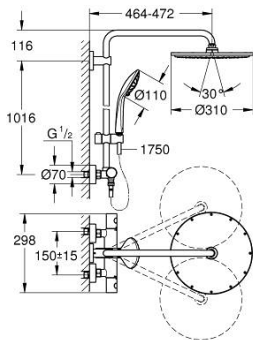

26 075 GL0 EUPHORIA SYSTEM 310 SHOWER SYSTEM WITH THERMOSTATIC MIXER FOR WALL MOUNTING

PRODUCT DESCRIPTION

- Colour: cool sunrise
- consisting of:
 - horizontal swivable 450 mm shower arm
 - exposed thermostat with Aquadimmer function
 - allows change between:
 - Rainshower Cosmopolitan 310 metal head shower
 - spray pattern: Rain
 - maximum flow rate (at 3 bar): 13.5 l/min
 - with ball joint
 - rotation angle $\pm 15^\circ$
 - hand shower Euphoria 110 Massage
 - spray patterns: Rain, Massage, SmartRain
 - maximum flow rate (at 3 bar): 11.5 l/min
 - adjustable in height with gliding element
 - shower hose Silverflex 1750 mm 1/2" x 1/2" (28 388)
 - maximum flow rate system (at 3 bar): 13.5 l/min
 - minimum flow rate 5 l/min
 - GROHE TurboStat - compact cartridge with wax thermoelement
 - GROHE SafeStop - safety button at 38°C
 - GROHE SafeStop Plus - optional temperature limiter at 43°C included
 - GROHE MetalGrip ergonomically shaped metal handles
 - GROHE DreamSpray - perfect spray pattern
 - GROHE LongLife finish
 - GROHE SprayDimmer - stepless flow rate adjustment
 - Inner WaterGuide - inner insulation for surface protection
 - GROHE SpeedClean - effortless limescale removal
 - TwistStop - to prevent hose from twisting
 - suitable for instantaneous heaters from 18 kW/h
 - optional upgrade: GROHE EasyReach tray (26 362), sold separately