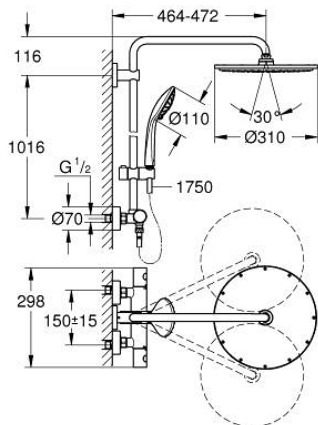

26 075 GL0 EUPHORIA SYSTEM 310 SHOWER SYSTEM WITH THERMOSTATIC MIXER FOR WALL MOUNTING

PRODUCT DESCRIPTION

- Typ: cool sunrise
- consisting of:
 - horizontal swivable 450 mm shower arm
 - exposed thermostat with Aquadimmer function
 - allows change between:
 - Rainshower Cosmopolitan 310 metal head shower
 - spray pattern: Rain
 - maximum flow rate (at 3 bar): 13.5 l/min
 - with ball joint
 - rotation angle $\pm 15^\circ$
 - hand shower Euphoria 110 Massage
 - spray patterns: Rain, Massage, SmartRain
 - maximum flow rate (at 3 bar): 11.5 l/min
 - adjustable in height with gliding element
 - shower hose Silverflex 1750 mm 1/2" x 1/2" (28 388)
 - maximum flow rate system (at 3 bar): 13.5 l/min
 - minimum flow rate 5 l/min
 - GROHE TurboStat - compact cartridge with wax thermoelement
 - GROHE SafeStop safety button at 38°C (calibration required)
 - GROHE SafeStop Plus - optional temperature limiter at 43°C included
 - GROHE MetalGrip ergonomically shaped metal handles
 - GROHE DreamSpray - perfect spray pattern
 - GROHE LongLife finish
 - GROHE SprayDimmer - stepless flow rate adjustment
 - Inner WaterGuide - inner insulation for surface protection
 - GROHE SpeedClean - effortless limescale removal
 - TwistStop - to prevent hose from twisting
 - suitable for instantaneous heaters from 18 kW/h
 - optional upgrade: GROHE EasyReach tray (26 362), sold separately