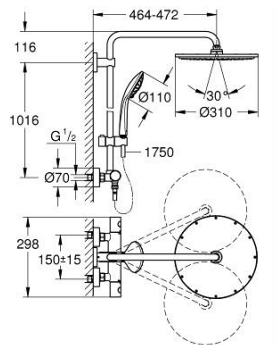

26 075 GN0 EUPHORIA SYSTEM 310 SHOWER SYSTEM WITH THERMOSTATIC MIXER FOR WALL MOUNTING

PRODUCT DESCRIPTION

- Colour: brushed cool sunrise
- consisting of:
 - horizontal swivable 450 mm shower arm
 - exposed thermostat with Aquadimmer function
 - allows change between:
 - Rainshower Cosmopolitan 310 metal head shower
 - spray pattern: Rain
 - maximum flow rate (at 3 bar): 13.5 l/min
 - with ball joint
 - rotation angle $\pm 15^\circ$
 - hand shower Euphoria 110 Massage
 - spray patterns: Rain, Massage, SmartRain
 - maximum flow rate (at 3 bar): 11.5 l/min
 - adjustable in height with gliding element
 - shower hose Silverflex 1750 mm 1/2" x 1/2" (28 388)
 - maximum flow rate system (at 3 bar): 13.5 l/min
 - minimum flow rate 5 l/min
 - GROHE TurboStat - compact cartridge with wax thermoelement
 - GROHE SafeStop - safety button at 38°C
 - GROHE SafeStop Plus - optional temperature limiter at 43°C included
 - GROHE MetalGrip ergonomically shaped metal handles
 - GROHE DreamSpray - perfect spray pattern
 - GROHE LongLife finish
 - GROHE SprayDimmer - stepless flow rate adjustment
 - Inner WaterGuide - inner insulation for surface protection
 - GROHE SpeedClean - effortless limescale removal
 - TwistStop - to prevent hose from twisting
 - suitable for instantaneous heaters from 18 kW/h
 - optional upgrade: GROHE EasyReach tray (26 362), sold separately