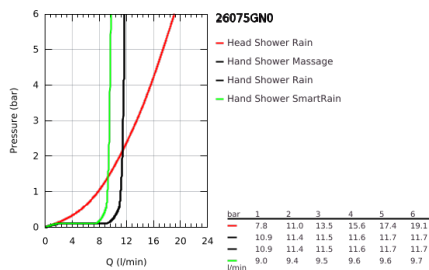

26 075 GN0 EUPHORIA SYSTEM 310 SHOWER SYSTEM WITH THERMOSTATIC MIXER FOR WALL MOUNTING

PRODUCT DESCRIPTION

- Colour: brushed cool sunrise
- consisting of:
 - horizontal swivable 450 mm shower arm
 - exposed thermostat with Aquadimmer function
 - allows change between:
 - Rainshower Cosmopolitan 310 metal head shower
 - spray pattern: Rain
 - maximum flow rate (at 3 bar): 13.5 l/min
 - with ball joint
 - rotation angle $\pm 15^\circ$
 - hand shower Euphoria 110 Massage
 - spray patterns: Rain, Massage, SmartRain
 - maximum flow rate (at 3 bar): 11.5 l/min
 - adjustable in height with gliding element
 - shower hose Silverflex 1750 mm 1/2" x 1/2" (28 388)
 - maximum flow rate system (at 3 bar): 13.5 l/min
 - minimum flow rate 5 l/min
 - GROHE TurboStat - compact cartridge with wax thermoelement
 - GROHE SafeStop - safety button at 38°C
 - GROHE SafeStop Plus - optional temperature limiter at 43°C included
 - GROHE MetalGrip ergonomically shaped metal handles
 - GROHE DreamSpray - perfect spray pattern
 - GROHE LongLife finish
 - GROHE SprayDimmer - stepless flow rate adjustment
 - Inner WaterGuide - inner insulation for surface protection
 - GROHE SpeedClean - effortless limescale removal
 - TwistStop - to prevent hose from twisting
 - suitable for instantaneous heaters from 18 kW/h
 - optional upgrade: GROHE EasyReach tray (26 362), sold separately