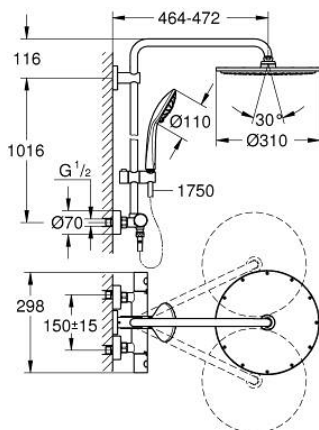

26 075 GN0 EUPHORIA SYSTEM 310 SHOWER SYSTEM WITH THERMOSTATIC MIXER FOR WALL MOUNTING

PRODUCT DESCRIPTION

- Tyc: brushed cool sunrise
- consisting of:
 - horizontal swivable 450 mm shower arm
 - exposed thermostat with Aquadimmer function
 - allows change between:
 - Rainshower Cosmopolitan 310 metal head shower
 - spray pattern: Rain
 - maximum flow rate (at 3 bar): 13.5 l/min
 - with ball joint
 - rotation angle $\pm 15^\circ$
 - hand shower Euphoria 110 Massage
 - spray patterns: Rain, Massage, SmartRain
 - maximum flow rate (at 3 bar): 11.5 l/min
 - adjustable in height with gliding element
 - shower hose Silverflex 1750 mm 1/2" x 1/2" (28 388)
 - maximum flow rate system (at 3 bar): 13.5 l/min
 - minimum flow rate 5 l/min
 - GROHE TurboStat - compact cartridge with wax thermoelement
 - GROHE SafeStop safety button at 38°C (calibration required)
 - GROHE SafeStop Plus - optional temperature limiter at 43°C included
 - GROHE MetalGrip ergonomically shaped metal handles
 - GROHE DreamSpray - perfect spray pattern
 - GROHE LongLife finish
 - GROHE SprayDimmer - stepless flow rate adjustment
 - Inner WaterGuide - inner insulation for surface protection
 - GROHE SpeedClean - effortless limescale removal
 - TwistStop - to prevent hose from twisting
 - suitable for instantaneous heaters from 18 kW/h
 - optional upgrade: GROHE EasyReach tray (26 362), sold separately