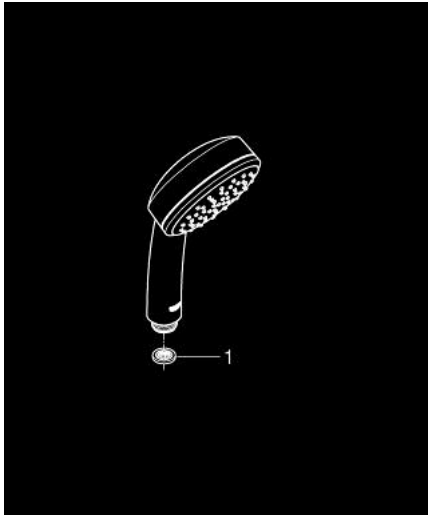

26 082 002 TEMPESTA COSMOPOLITAN 100 HAND SHOWER 1 SPRAY

PRODUCT DESCRIPTION

- Colour: chrome
- spray pattern: Rain
- GROHE DreamSpray - perfect spray pattern
- GROHE LongLife finish
- GROHE SpeedClean - effortless limescale removal
- Inner WaterGuide - inner insulation for surface protection
- suitable for instantaneous heater
- universal mounting system, fitting all standard shower hoses
- min. recommended pressure 1.0 bar

26 082 002 **TEMPESTA COSMOPOLITAN 100 HAND SHOWER 1 SPRAY**

SPARE PARTS

1: Dirt strainer (Spare part-nr. 0700200M)