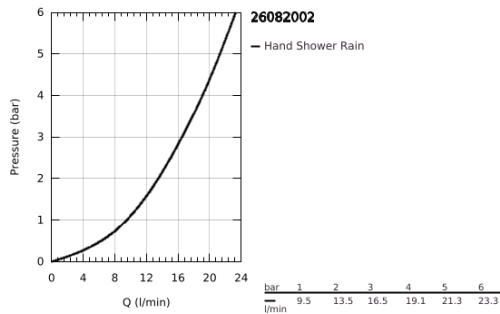

26 082 002 TEMPESTA COSMOPOLITAN 100 HAND SHOWER 1 SPRAY

PRODUCT DESCRIPTION

- Colour: chrome
- spray pattern: Rain
- GROHE DreamSpray - perfect spray pattern
- GROHE LongLife finish
- GROHE SpeedClean - effortless limescale removal
- Inner WaterGuide - inner insulation for surface protection
- suitable for instantaneous heater
- universal mounting system, fitting all standard shower hoses
- min. recommended pressure 1.0 bar

26 082 002 **TEMPESTA COSMOPOLITAN 100 HAND SHOWER 1 SPRAY**

SPARE PARTS

1: Dirt strainer (Spare part-nr. 0700200M)