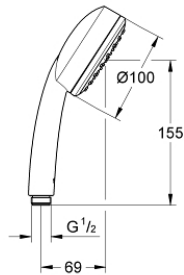

26 082 002 TEMPESTA COSMOPOLITAN 100 HAND SHOWER 1 SPRAY

PRODUCT DESCRIPTION

- Colour: chrome
- spray pattern: Rain
- GROHE DreamSpray - perfect spray pattern
- GROHE LongLife finish
- GROHE SpeedClean - effortless limescale removal
- Inner WaterGuide - inner insulation for surface protection
- suitable for instantaneous heater
- universal mounting system, fitting all standard shower hoses
- min. recommended pressure 1.0 bar

26 082 002 **TEMPESTA COSMOPOLITAN 100 HAND SHOWER 1 SPRAY**

SPARE PARTS

1: Dirt strainer (Spare part-nr. 0700200M)