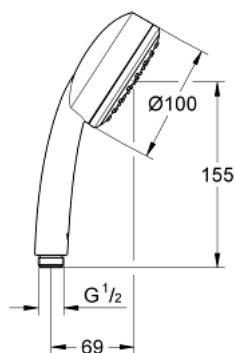

26 082 002 TEMPESTA COSMOPOLITAN 100 HAND SHOWER 1 SPRAY

PRODUCT DESCRIPTION

- Tyc: Chrome
- spray pattern: Rain
- GROHE DreamSpray - perfect spray pattern
- GROHE LongLife finish
- GROHE SpeedClean - effortless limescale removal
- Inner WaterGuide - inner insulation for surface protection
- suitable for instantaneous heater
- universal mounting system, fitting all standard shower hoses
- min. recommended pressure 1.0 bar

26 082 002 **TEMPESTA COSMOPOLITAN 100 HAND SHOWER 1 SPRAY**

SPARE PARTS

1: Dirt strainer (Spare part-nr. 0700200M)