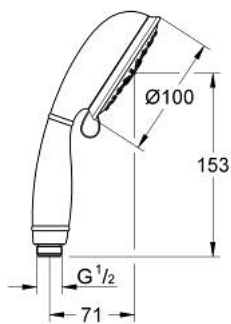

## 26 085 001 TEMPESTA RUSTIC 100 HAND SHOWER 4 SPRAYS

### PRODUCT DESCRIPTION

- Colour: chrome
- spray patterns: GROHE Rain O<sup>2</sup>, Rain, Massage, Jet
- GROHE DreamSpray - perfect spray pattern
- GROHE LongLife finish
- GROHE SpeedClean - effortless limescale removal
- Inner WaterGuide - inner insulation for surface protection
- universal mounting system, fitting all standard shower hoses
- suitable for instantaneous heater
- min. recommended pressure 1.0 bar

26 085 001 **TEMPESTA RUSTIC 100 HAND SHOWER 4 SPRAYS**

**SPARE PARTS**

1: Dirt strainer (Spare part-nr. 0700200M)