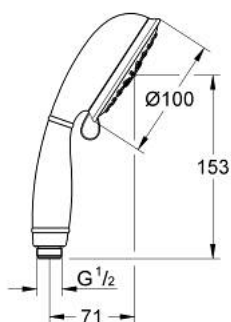

26 085 001 TEMPESTA RUSTIC 100 HAND SHOWER 4 SPRAYS

PRODUCT DESCRIPTION

- Tyc: Chrome
- spray patterns: GROHE Rain O², Rain, Massage, Jet
- GROHE DreamSpray - perfect spray pattern
- GROHE LongLife finish
- GROHE SpeedClean - effortless limescale removal
- Inner WaterGuide - inner insulation for surface protection
- universal mounting system, fitting all standard shower hoses
- suitable for instantaneous heater
- min. recommended pressure 1.0 bar

26 085 001 **TEMPESTA RUSTIC 100 HAND SHOWER 4 SPRAYS**

SPARE PARTS

1: Dirt strainer (Spare part-nr. 0700200M)