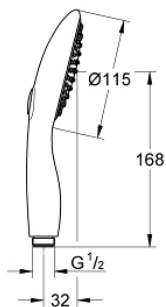

26 103 000 VITALIO RAIN 115 HAND SHOWER 2 SPRAYS

PRODUCT DESCRIPTION

- Colour: chrome
- spray patterns: GROHE Rain O², Rain
- shower head Ø 115 mm
- GROHE One-click showeringpush button spray selection
- 9.5 l/min flow limiter
- GROHE DreamSpray - perfect spray pattern
- GROHE LongLife finish
- GROHE SpeedClean - effortless limescale removal
- Inner WaterGuide - inner insulation for surface protection
- suitable for instantaneous heater
- universal mounting system, fitting all standard shower hoses
- min. recommended pressure 1.0 bar
- 5 color packaging

26 103 000 **VITALIO RAIN 115 HAND SHOWER 2 SPRAYS**

SPARE PARTS

1: Dirt strainer (Spare part-nr. 0700200M)