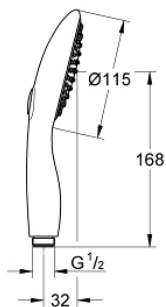

## 26 103 000 VITALIO RAIN 115 HAND SHOWER 2 SPRAYS

### PRODUCT DESCRIPTION

- Tyc: Chrome
- spray patterns: GROHE Rain O<sup>2</sup>, Rain
- shower head Ø 115 mm
- GROHE One-click showering spray selection via push of a button
- 9.5 l/min flow limiter
- GROHE DreamSpray - perfect spray pattern
- GROHE LongLife finish
- GROHE SpeedClean - effortless limescale removal
- Inner WaterGuide - inner insulation for surface protection
- suitable for instantaneous heater
- universal mounting system, fitting all standard shower hoses
- min. recommended pressure 1.0 bar
- 5 color packaging

26 103 000 **VITALIO RAIN 115 HAND SHOWER 2 SPRAYS**

**SPARE PARTS**

1: Dirt strainer (Spare part-nr. 0700200M)