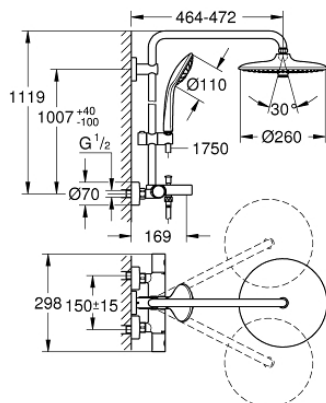

## 26 114 002 EUPHORIA SYSTEM 260 SHOWER SYSTEM WITH BATH THERMOSTAT FOR WALL MOUNTING

### PRODUCT DESCRIPTION (1/2)

- Tyc: Chrome
- with short shower rail for installation in showers
- consisting of:
  - horizontal swivable 450 mm shower arm
  - exposed thermostat with Aquadimmer function
  - allows change between:
    - head shower Euphoria 260 (26 455)
    - spray patterns: Rain, SmartRain, Jet
    - maximum flow rate (at 3 bar): 12.5 l/min
  - with ball joint
  - rotation angle  $\pm 15^\circ$
  - bath inlet
  - separate diverter for hand shower
  - hand shower Euphoria 110 Massage (27 221)
    - spray patterns: Rain, Massage, SmartRain
    - maximum flow rate (at 3 bar): 16 l/min
    - adjustable in height with gliding element
  - shower hose Silverflex 1750 mm 1/2" x 1/2" (28 388)
    - maximum flow rate system (at 3 bar): 16 l/min (without bath inlet)
  - distance between thermostat and upper bracket: 1007 mm
  - GROHE TurboStat - compact cartridge with wax thermostatic element
  - GROHE SafeStop safety button at 38°C ( calibration required )
  - GROHE SafeStop Plus - optional temperature limiter at 43°C included
  - GROHE DreamSpray - perfect spray pattern
  - GROHE LongLife finish
  - GROHE SprayDimmer - stepless flow rate adjustment
  - GROHE EcoJoy - Less water, perfect flow
  - Flexible Installation - 1 adjustable bracket for existing drill holes
  - Inner WaterGuide - inner insulation for surface protection
  - GROHE SpeedClean - effortless limescale removal
  - TwistStop - to prevent hose from twisting
  - suitable for instantaneous heaters from 18 kW/h
  - minimum flow rate 5 l/min

## 26 114 002 **EUPHORIA SYSTEM 260 SHOWER SYSTEM WITH BATH THERMOSTAT FOR WALL MOUNTING**