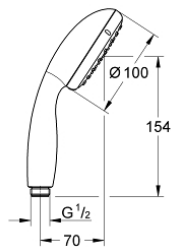

26 161 001 TEMPESTA 100 HAND SHOWER 2 SPRAYS

PRODUCT DESCRIPTION

- Colour: chrome
- spray patterns: Rain, Jet
- GROHE EcoJoy 9,5 l/min flow limiter
- GROHE DreamSpray - perfect spray pattern
- GROHE LongLife finish
- GROHE SpeedClean - effortless limescale removal
- Inner WaterGuide - inner insulation for surface protection
- ShockProof silicone ring prevents damage caused by a shower falling
- universal mounting system, fitting all standard shower hoses
- suitable for instantaneous heater
- min. recommended pressure 1.0 bar

26 161 001 TEMPESTA 100 HAND SHOWER 2 SPRAYS

SPARE PARTS

1: Dirt strainer (Spare part-nr. 0700200M)