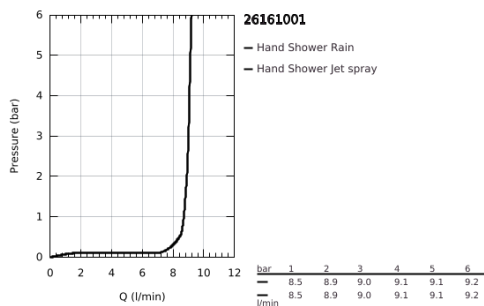

26 161 001 TEMPESTA 100 HAND SHOWER 2 SPRAYS

PRODUCT DESCRIPTION

- Colour: chrome
- spray patterns: Rain, Jet
- 9.5 l/min flow limiter
- GROHE DreamSpray - perfect spray pattern
- GROHE LongLife finish
- GROHE SpeedClean - effortless limescale removal
- Inner WaterGuide - inner insulation for surface protection
- ShockProof silicone ring prevents damage caused by a shower falling
- universal mounting system, fitting all standard shower hoses
- suitable for instantaneous heater
- min. recommended pressure 1.0 bar

26 161 001 TEMPESTA 100 HAND SHOWER 2 SPRAYS

SPARE PARTS

1: Dirt strainer (Spare part-nr. 0700200M)