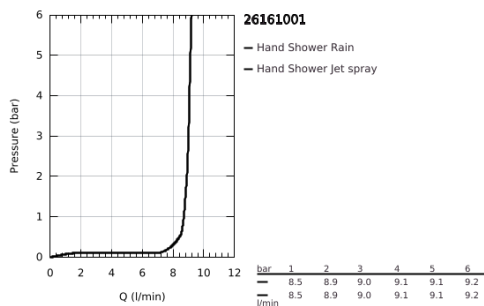

26 161 001 TEMPESTA 100 HAND SHOWER 2 SPRAYS

PRODUCT DESCRIPTION

- Colour: chrome
- spray patterns: Rain, Jet
- GROHE EcoJoy 9,5 l/min flow limiter
- GROHE DreamSpray - perfect spray pattern
- GROHE LongLife finish
- GROHE SpeedClean - effortless limescale removal
- Inner WaterGuide - inner insulation for surface protection
- ShockProof silicone ring prevents damage caused by a shower falling
- universal mounting system, fitting all standard shower hoses
- suitable for instantaneous heater
- min. recommended pressure 1.0 bar

26 161 001 TEMPESTA 100 HAND SHOWER 2 SPRAYS

SPARE PARTS

1: Dirt strainer (Spare part-nr. 0700200M)