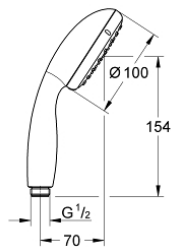

26 161 001 TEMPESTA 100 HAND SHOWER 2 SPRAYS

PRODUCT DESCRIPTION

- Colour: chrome
- spray patterns: Rain, Jet
- 9.5 l/min flow limiter
- GROHE DreamSpray - perfect spray pattern
- GROHE LongLife finish
- GROHE SpeedClean - effortless limescale removal
- Inner WaterGuide - inner insulation for surface protection
- ShockProof silicone ring prevents damage caused by a shower falling
- universal mounting system, fitting all standard shower hoses
- suitable for instantaneous heater
- min. recommended pressure 1.0 bar

26 161 001 TEMPESTA 100 HAND SHOWER 2 SPRAYS

SPARE PARTS

1: Dirt strainer (Spare part-nr. 0700200M)