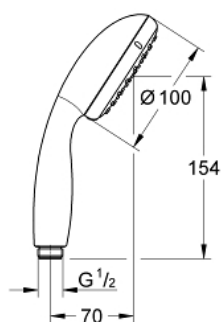

26 161 001 TEMPESTA 100 HAND SHOWER 2 SPRAYS

PRODUCT DESCRIPTION

- Tyc: Chrome
- spray patterns: Rain, Jet
- GROHE EcoJoy 9,5 l/min flow limiter
- GROHE DreamSpray - perfect spray pattern
- GROHE LongLife finish
- GROHE SpeedClean - effortless limescale removal
- Inner WaterGuide - inner insulation for surface protection
- ShockProof silicone ring prevents damage caused by a shower falling
- universal mounting system, fitting all standard shower hoses
- suitable for instantaneous heater
- min. recommended pressure 1.0 bar

26 161 001 **TEMPESTA 100 HAND SHOWER 2 SPRAYS**

SPARE PARTS

1: Dirt strainer (Spare part-nr. 0700200M)