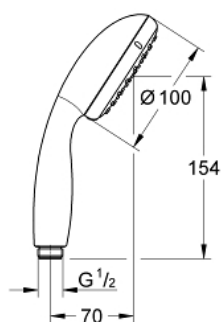

## 26 161 001 TEMPESTA 100 HAND SHOWER 2 SPRAYS

### PRODUCT DESCRIPTION

- Tyc: Chrome
- spray patterns: Rain, Jet
- 9.5 l/min flow limiter
- GROHE DreamSpray - perfect spray pattern
- GROHE LongLife finish
- GROHE SpeedClean - effortless limescale removal
- Inner WaterGuide - inner insulation for surface protection
- ShockProof silicone ring prevents damage caused by a shower falling
- universal mounting system, fitting all standard shower hoses
- suitable for instantaneous heater
- min. recommended pressure 1.0 bar

### SPARE PARTS

1: Dirt strainer (Spare part-nr. 0700200M)