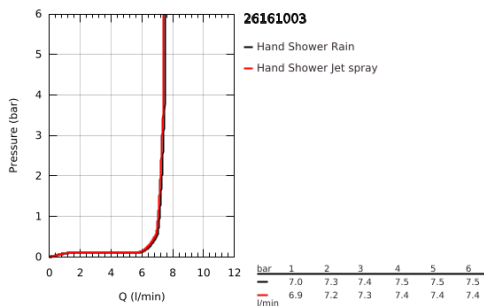

26 161 003 TEMPESTA 110 HAND SHOWER 2 SPRAYS

PRODUCT DESCRIPTION

- Colour: chrome
- spray patterns: Rain, Jet
- maximum flow rate (at 3 bar): 7.4 l/min
- GROHE EcoJoy - less water, perfect flow
- GROHE SmartSwitch - easily rotate the dial to enjoy your preferred spray option
- GROHE DreamSpray - perfect spray pattern
- GROHE LongLife finish
- GROHE SpeedClean - effortless limescale removal
- Inner WaterGuide - inner insulation for surface protection
- ShockProof silicone ring prevents damage caused by a shower falling
- universal mounting system, fitting all standard shower hoses
- min. recommended pressure 1.0 bar
- suitable for instantaneous heater
- professional exclusive

26 161 003 TEMPESTA 110 HAND SHOWER 2 SPRAYS

SPARE PARTS

1: Dirt strainer (Spare part-nr. 0700200M)