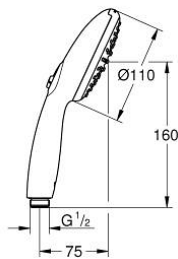

26 161 003 TEMPESTA 110 HAND SHOWER 2 SPRAYS

PRODUCT DESCRIPTION

- Colour: chrome
- spray patterns: Rain, Jet
- maximum flow rate (at 3 bar): 7.4 l/min
- GROHE EcoJoy - less water, perfect flow
- GROHE SmartSwitch - easily rotate the dial to enjoy your preferred spray option
- GROHE DreamSpray - perfect spray pattern
- GROHE LongLife finish
- GROHE SpeedClean - effortless limescale removal
- Inner WaterGuide - inner insulation for surface protection
- ShockProof silicone ring prevents damage caused by a shower falling
- universal mounting system, fitting all standard shower hoses
- min. recommended pressure 1.0 bar
- suitable for instantaneous heater
- professional exclusive

26 161 003 TEMPESTA 110 HAND SHOWER 2 SPRAYS

SPARE PARTS

1: Dirt strainer (Spare part-nr. 0700200M)