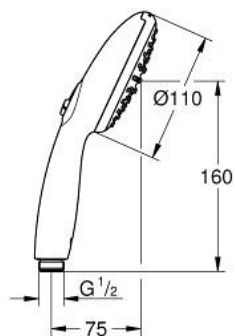

## 26 161 003 TEMPESTA 110 HAND SHOWER 2 SPRAYS

### PRODUCT DESCRIPTION

- Tyc: Chrome
- spray patterns: Rain, Jet
- maximum flow rate (at 3 bar): 7.4 l/min
- GROHE EcoJoy - Less water, perfect flow
- GROHE SmartSwitch - easily rotate the dial to enjoy your preferred spray option
- GROHE DreamSpray - perfect spray pattern
- GROHE LongLife finish
- GROHE SpeedClean - effortless limescale removal
- Inner WaterGuide - inner insulation for surface protection
- ShockProof silicone ring prevents damage caused by a shower falling
- universal mounting system, fitting all standard shower hoses
- min. recommended pressure 1.0 bar
- suitable for instantaneous heater
- professional exclusive

### SPARE PARTS

1: Dirt strainer (Spare part-nr. 0700200M)