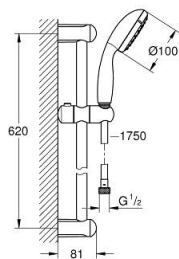

## 26 162 001 TEMPESTA 100 SHOWER RAIL SET 2 SPRAYS

### PRODUCT DESCRIPTION

- Colour: chrome
- consisting of:
  - hand shower (26 161)
  - shower rail, 600 mm (27 523)
  - shower hose Relaxaflex 1750 mm 1/2" x 1/2" (28 154)
  - 9.5 l/min flow limiter
  - GROHE DreamSpray - perfect spray pattern
  - GROHE LongLife finish
  - GROHE SpeedClean - effortless limescale removal
  - ShockProof silicone ring prevents damage caused by a shower falling
  - Inner WaterGuide - inner insulation for surface protection
  - suitable for instantaneous heater
  - min. recommended pressure 1.0 bar

### SPARE PARTS

- 1: Shower rail holder (Spare part-nr. 48098000)
- 2: Glide element (Spare part-nr. 48099000)
- 3: Dirt strainer (Spare part-nr. 0700200M)
- 4: Compensation disc (Spare part-nr. 48051000)\*