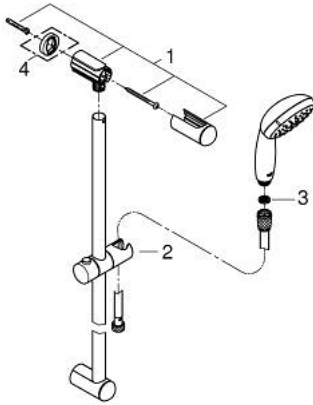

## 26 162 001 TEMPESTA 100 SHOWER RAIL SET 2 SPRAYS

### PRODUCT DESCRIPTION

- Colour: chrome
- consisting of:
  - hand shower (26 161)
  - shower rail, 600 mm (27 523)
  - shower hose Relaxaflex 1750 mm 1/2" x 1/2" (28 154)
  - GROHE EcoJoy 9.5 l/min flow limiter
  - GROHE DreamSpray - perfect spray pattern
  - GROHE LongLife finish
  - GROHE SpeedClean - effortless limescale removal
  - ShockProof silicone ring prevents damage caused by a shower falling
  - Inner WaterGuide - inner insulation for surface protection
  - suitable for instantaneous heater
  - min. recommended pressure 1.0 bar

### SPARE PARTS

- 1: Shower rail holder (Spare part-nr. 48098000)
  - 2: Glide element (Spare part-nr. 48099000)
  - 3: Dirt strainer (Spare part-nr. 0700200M)
  - 4: Compensation disc (Spare part-nr. 48051000)\*
- \* Optional accessories