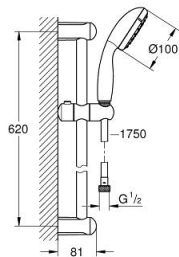

## 26 162 001 TEMPESTA 100 SHOWER RAIL SET 2 SPRAYS

### PRODUCT DESCRIPTION

- Colour: chrome
- consisting of:
  - hand shower (26 161)
  - shower rail, 600 mm (27 523)
  - shower hose Relaxaflex 1750 mm 1/2" x 1/2" (28 154)
  - GROHE EcoJoy 9.5 l/min flow limiter
  - GROHE DreamSpray - perfect spray pattern
  - GROHE LongLife finish
  - GROHE SpeedClean - effortless limescale removal
  - ShockProof silicone ring prevents damage caused by a shower falling
  - Inner WaterGuide - inner insulation for surface protection
  - suitable for instantaneous heater
  - min. recommended pressure 1.0 bar

### SPARE PARTS

- 1: Shower rail holder (Spare part-nr. 48098000)
  - 2: Glide element (Spare part-nr. 48099000)
  - 3: Dirt strainer (Spare part-nr. 0700200M)
  - 4: Compensation disc (Spare part-nr. 48051000)\*
- \* Optional accessories