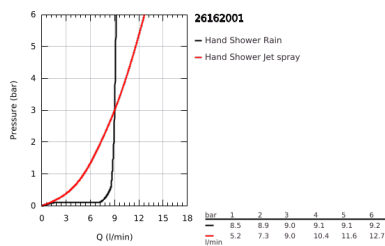

## 26 162 001 TEMPESTA 100 SHOWER RAIL SET 2 SPRAYS

### PRODUCT DESCRIPTION

- Colour: chrome
- consisting of:
  - hand shower (26 161)
  - shower rail, 600 mm (27 523)
  - shower hose Relaxaflex 1750 mm 1/2" x 1/2" (28 154)
  - GROHE EcoJoy 9.5 l/min flow limiter
  - GROHE DreamSpray - perfect spray pattern
  - GROHE LongLife finish
  - GROHE SpeedClean - effortless limescale removal
  - ShockProof silicone ring prevents damage caused by a shower falling
  - Inner WaterGuide - inner insulation for surface protection
  - suitable for instantaneous heater
  - min. recommended pressure 1.0 bar