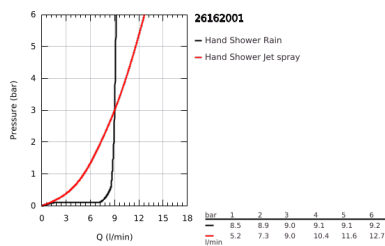

## 26 162 001 TEMPESTA 100 SHOWER RAIL SET 2 SPRAYS

### PRODUCT DESCRIPTION

- Colour: chrome
- consisting of:
  - hand shower (26 161)
  - shower rail, 600 mm (27 523)
  - shower hose Relaxaflex 1750 mm 1/2" x 1/2" (28 154)
  - 9.5 l/min flow limiter
  - GROHE DreamSpray - perfect spray pattern
  - GROHE LongLife finish
  - GROHE SpeedClean - effortless limescale removal
  - ShockProof silicone ring prevents damage caused by a shower falling
  - Inner WaterGuide - inner insulation for surface protection
  - suitable for instantaneous heater
  - min. recommended pressure 1.0 bar