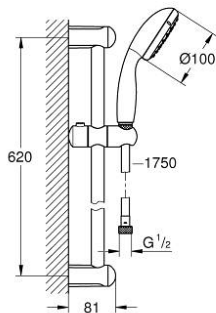

26 162 001 TEMPESTA 100 SHOWER RAIL SET 2 SPRAYS

PRODUCT DESCRIPTION

- Tyc: Chrome
- consisting of:
 - hand shower (26 161)
 - shower rail, 600 mm (27 523)
 - shower hose Relaxaflex 1750 mm 1/2" x 1/2" (28 154)
 - 9.5 l/min flow limiter
 - GROHE DreamSpray - perfect spray pattern
 - GROHE LongLife finish
 - GROHE SpeedClean - effortless limescale removal
 - ShockProof silicone ring prevents damage caused by a shower falling
 - Inner WaterGuide - inner insulation for surface protection
 - suitable for instantaneous heater
 - min. recommended pressure 1.0 bar

26 162 001 TEMPESTA 100 SHOWER RAIL SET 2 SPRAYS

SPARE PARTS

- 1: Shower rail holder (Spare part-nr. 48098000)
 - 2: Glide element (Spare part-nr. 48099000)
 - 3: Dirt strainer (Spare part-nr. 0700200M)
 - 4: Compensation disc (Spare part-nr. 48051000)*
- * Optional accessories