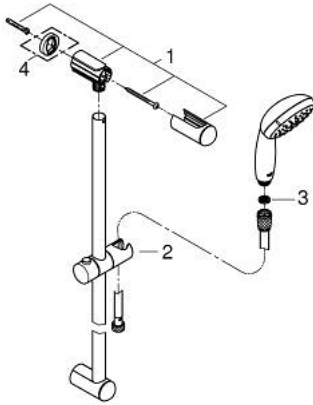

26 162 001 TEMPESTA 100 SHOWER RAIL SET 2 SPRAYS

PRODUCT DESCRIPTION

- Tyc: Chrome
- consisting of:
 - hand shower (26 161)
 - shower rail, 600 mm (27 523)
 - shower hose Relaxaflex 1750 mm 1/2" x 1/2" (28 154)
 - GROHE EcoJoy 9.5 l/min flow limiter
 - GROHE DreamSpray - perfect spray pattern
 - GROHE LongLife finish
 - GROHE SpeedClean - effortless limescale removal
 - ShockProof silicone ring prevents damage caused by a shower falling
 - Inner WaterGuide - inner insulation for surface protection
 - suitable for instantaneous heater
 - min. recommended pressure 1.0 bar

26 162 001 TEMPESTA 100 SHOWER RAIL SET 2 SPRAYS

SPARE PARTS

- 1: Shower rail holder (Spare part-nr. 48098000)
 - 2: Glide element (Spare part-nr. 48099000)
 - 3: Dirt strainer (Spare part-nr. 0700200M)
 - 4: Compensation disc (Spare part-nr. 48051000)*
- * Optional accessories