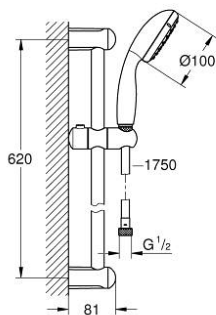

26 162 001 TEMPESTA 100 SHOWER RAIL SET 2 SPRAYS

PRODUCT DESCRIPTION

- Tyc: Chrome
- consisting of:
 - hand shower (26 161)
 - shower rail, 600 mm (27 523)
 - shower hose Relaxaflex 1750 mm 1/2" x 1/2" (28 154)
 - GROHE EcoJoy 9.5 l/min flow limiter
 - GROHE DreamSpray - perfect spray pattern
 - GROHE LongLife finish
 - GROHE SpeedClean - effortless limescale removal
 - ShockProof silicone ring prevents damage caused by a shower falling
 - Inner WaterGuide - inner insulation for surface protection
 - suitable for instantaneous heater
 - min. recommended pressure 1.0 bar

26 162 001 TEMPESTA 100 SHOWER RAIL SET 2 SPRAYS

SPARE PARTS

- 1: Shower rail holder (Spare part-nr. 48098000)
 - 2: Glide element (Spare part-nr. 48099000)
 - 3: Dirt strainer (Spare part-nr. 0700200M)
 - 4: Compensation disc (Spare part-nr. 48051000)*
- * Optional accessories