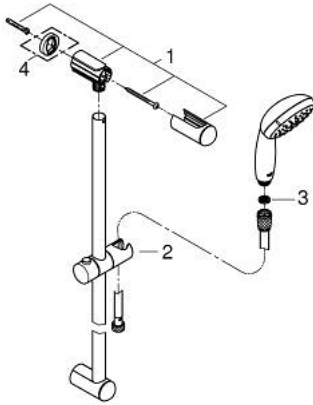

26 162 001 TEMPESTA 100 SHOWER RAIL SET 2 SPRAYS

PRODUCT DESCRIPTION

- Tyc: Chrome
- consisting of:
 - hand shower (26 161)
 - shower rail, 600 mm (27 523)
 - shower hose Relaxaflex 1750 mm 1/2" x 1/2" (28 154)
 - 9.5 l/min flow limiter
 - GROHE DreamSpray - perfect spray pattern
 - GROHE LongLife finish
 - GROHE SpeedClean - effortless limescale removal
 - ShockProof silicone ring prevents damage caused by a shower falling
 - Inner WaterGuide - inner insulation for surface protection
 - suitable for instantaneous heater
 - min. recommended pressure 1.0 bar

26 162 001 TEMPESTA 100 SHOWER RAIL SET 2 SPRAYS

SPARE PARTS

- 1: Shower rail holder (Spare part-nr. 48098000)
 - 2: Glide element (Spare part-nr. 48099000)
 - 3: Dirt strainer (Spare part-nr. 0700200M)
 - 4: Compensation disc (Spare part-nr. 48051000)*
- * Optional accessories