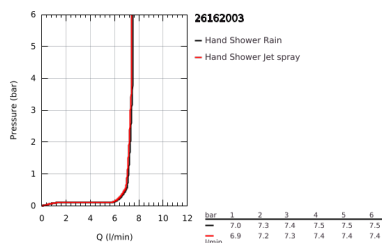

26 162 003 TEMPESTA 110 SHOWER RAIL SET 2 SPRAYS (RAIN, JET)

PRODUCT DESCRIPTION

- Colour: chrome
- consisting of:
 - hand shower Tempesta 110 (26 161)
 - maximum flow rate (at 3 bar): 7.4 l/min
 - shower rail, 600 mm (27 523)
 - shower hose Relaxaflex 1750 mm 1/2" x 1/2" (28 154)
 - GROHE EcoJoy - less water, perfect flow
 - GROHE SmartSwitch - easily rotate the dial to enjoy your preferred spray option
 - GROHE DreamSpray - perfect spray pattern
 - GROHE LongLife finish
- Flexible Installation - 1 adjustable bracket for existing drill holes
- adjustable rail holder (turn and glide shower holder)
- GROHE SpeedClean - effortless limescale removal
- Inner WaterGuide - inner insulation for surface protection
- ShockProof silicone ring prevents damage caused by a shower falling
- min. recommended pressure 1.0 bar
- suitable for instantaneous heater
- professional exclusive