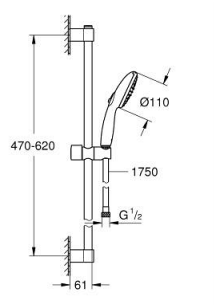

26 162 003 TEMPESTA 110 SHOWER RAIL SET 2 SPRAYS (RAIN, JET)

PRODUCT DESCRIPTION

- Colour: chrome
- consisting of:
 - hand shower Tempesta 110 (26 161)
 - maximum flow rate (at 3 bar): 7.4 l/min
 - shower rail, 600 mm (27 523)
 - shower hose Relaxaflex 1750 mm 1/2" x 1/2" (28 154)
 - GROHE EcoJoy - less water, perfect flow
 - GROHE SmartSwitch - easily rotate the dial to enjoy your preferred spray option
 - GROHE DreamSpray - perfect spray pattern
 - GROHE LongLife finish
- Flexible Installation - 1 adjustable bracket for existing drill holes
- adjustable rail holder (turn and glide shower holder)
- GROHE SpeedClean - effortless limescale removal
- Inner WaterGuide - inner insulation for surface protection
- ShockProof silicone ring prevents damage caused by a shower falling
- min. recommended pressure 1.0 bar
- suitable for instantaneous heater
- professional exclusive

26 162 003 TEMPESTA 110 SHOWER RAIL SET 2 SPRAYS (RAIN, JET)

SPARE PARTS

- 1: Shower rail holder (Spare part-nr. 48607000)
 - 2: Glide element (Spare part-nr. 48609000)
 - 3: Shower rail holder (Spare part-nr. 48608000)
 - 4: Dirt strainer (Spare part-nr. 0700200M)
 - 5: Compensation disc (Spare part-nr. 48543001)*
- * Optional accessories