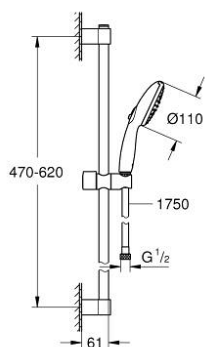

26 162 003 TEMPESTA 110 SHOWER RAIL SET 2 SPRAYS (RAIN, JET)

PRODUCT DESCRIPTION

- Tyc: Chrome
- consisting of:
 - hand shower Tempesta 110 (26 161)
 - maximum flow rate (at 3 bar): 7.4 l/min
 - shower rail, 600 mm (27 523)
 - shower hose Relaxaflex 1750 mm 1/2" x 1/2" (28 154)
 - GROHE EcoJoy - Less water, perfect flow
 - GROHE SmartSwitch - easily rotate the dial to enjoy your preferred spray option
 - GROHE DreamSpray - perfect spray pattern
 - GROHE LongLife finish
- Flexible Installation - 1 adjustable bracket for existing drill holes
- adjustable rail holder (turn and glide shower holder)
- GROHE SpeedClean - effortless limescale removal
- Inner WaterGuide - inner insulation for surface protection
- ShockProof silicone ring prevents damage caused by a shower falling
- min. recommended pressure 1.0 bar
- suitable for instantaneous heater
- professional exclusive

26 162 003 TEMPESTA 110 SHOWER RAIL SET 2 SPRAYS (RAIN, JET)

SPARE PARTS

- 1: Shower rail holder (Spare part-nr. 48607000)
 - 2: Glide element (Spare part-nr. 48609000)
 - 3: Shower rail holder (Spare part-nr. 48608000)
 - 4: Dirt strainer (Spare part-nr. 0700200M)
 - 5: Compensation disc (Spare part-nr. 48543001)*
- * Optional accessories