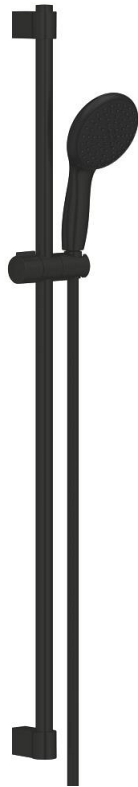

26 163 243 3 TEMPESTA 110 SHOWER RAIL SET 2 SPRAYS (RAIN, JET)

PRODUCT DESCRIPTION

- Colour: matte black
- consisting of:
 - hand shower Tempesta 110 (26 161)
 - maximum flow rate (at 3 bar): 7.4 l/min
 - shower rail, 900 mm (27 524)
 - shower hose 1750 mm 1/2" x 1/2" (28 388)
 - GROHE EcoJoy - less water, perfect flow
 - GROHE SmartSwitch - easily rotate the dial to enjoy your preferred spray option
 - GROHE DreamSpray - perfect spray pattern
- Flexible Installation - 1 adjustable bracket for existing drill holes
- adjustable rail holder (turn and glide shower holder)
- GROHE SpeedClean - effortless limescale removal
- Inner WaterGuide - inner insulation for surface protection
- ShockProof silicone ring prevents damage caused by a shower falling
- min. recommended pressure 1.0 bar
- suitable for instantaneous heater
- professional exclusive

26 163 243 3 TEMPESTA 110 SHOWER RAIL SET 2 SPRAYS (RAIN, JET)

SPARE PARTS

- 1: Shower rail holder (Spare part-nr. 486072430)
 - 2: Glide element (Spare part-nr. 486092430)
 - 3: Shower rail holder (Spare part-nr. 486082430)
 - 4: Dirt strainer (Spare part-nr. 0700200M)
 - 5: Compensation disc (Spare part-nr. 48543001)*
- * Optional accessories