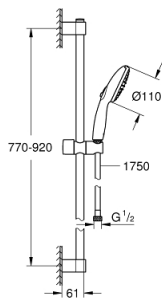

26 163 243 3 TEMPESTA 110 SHOWER RAIL SET 2 SPRAYS (RAIN, JET)

PRODUCT DESCRIPTION

- Colour: matte black
- consisting of:
 - hand shower Tempesta 110 (26 161)
 - maximum flow rate (at 3 bar): 7.4 l/min
 - shower rail, 900 mm (27 524)
 - shower hose 1750 mm 1/2" x 1/2" (28 388)
 - GROHE EcoJoy - less water, perfect flow
 - GROHE SmartSwitch - easily rotate the dial to enjoy your preferred spray option
 - GROHE DreamSpray - perfect spray pattern
- Flexible Installation - 1 adjustable bracket for existing drill holes
- adjustable rail holder (turn and glide shower holder)
- GROHE SpeedClean - effortless limescale removal
- Inner WaterGuide - inner insulation for surface protection
- ShockProof silicone ring prevents damage caused by a shower falling
- min. recommended pressure 1.0 bar
- suitable for instantaneous heater
- professional exclusive

26 163 243 3 TEMPESTA 110 SHOWER RAIL SET 2 SPRAYS (RAIN, JET)

SPARE PARTS

- 1: Shower rail holder (Spare part-nr. 486072430)
 - 2: Glide element (Spare part-nr. 486092430)
 - 3: Shower rail holder (Spare part-nr. 486082430)
 - 4: Dirt strainer (Spare part-nr. 0700200M)
 - 5: Compensation disc (Spare part-nr. 48543001)*
- * Optional accessories