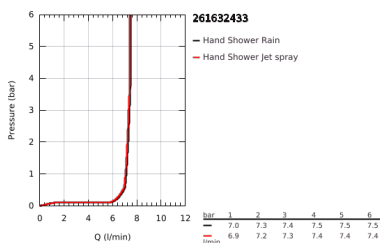

26 163 243 3 TEMPESTA 110 SHOWER RAIL SET 2 SPRAYS (RAIN, JET)

PRODUCT DESCRIPTION

- Colour: matte black
- consisting of:
 - hand shower Tempesta 110 (26 161)
 - maximum flow rate (at 3 bar): 7.4 l/min
 - shower rail, 900 mm (27 524)
 - shower hose 1750 mm 1/2" x 1/2" (28 388)
 - GROHE EcoJoy - less water, perfect flow
 - GROHE SmartSwitch - easily rotate the dial to enjoy your preferred spray option
 - GROHE DreamSpray - perfect spray pattern
- Flexible Installation - 1 adjustable bracket for existing drill holes
- adjustable rail holder (turn and glide shower holder)
- GROHE SpeedClean - effortless limescale removal
- Inner WaterGuide - inner insulation for surface protection
- ShockProof silicone ring prevents damage caused by a shower falling
- min. recommended pressure 1.0 bar
- suitable for instantaneous heater
- professional exclusive