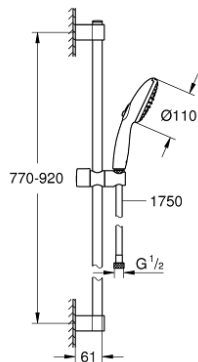

26 163 243 3 TEMPESTA 110 SHOWER RAIL SET 2 SPRAYS (RAIN, JET)

PRODUCT DESCRIPTION

- Tyc: matte black
- consisting of:
 - hand shower Tempesta 110 (26 161)
 - maximum flow rate (at 3 bar): 7.4 l/min
 - shower rail, 900 mm (27 524)
 - shower hose 1750 mm 1/2" x 1/2" (28 388)
 - GROHE EcoJoy - Less water, perfect flow
 - GROHE SmartSwitch - easily rotate the dial to enjoy your preferred spray option
 - GROHE DreamSpray - perfect spray pattern
 - Flexible Installation - 1 adjustable bracket for existing drill holes
 - adjustable rail holder (turn and glide shower holder)
 - GROHE SpeedClean - effortless limescale removal
 - Inner WaterGuide - inner insulation for surface protection
 - ShockProof silicone ring prevents damage caused by a shower falling
 - min. recommended pressure 1.0 bar
 - suitable for instantaneous heater
 - professional exclusive

26 163 243 3 TEMPESTA 110 SHOWER RAIL SET 2 SPRAYS (RAIN, JET)

SPARE PARTS

- 1: Shower rail holder (Spare part-nr. 486072430)
 - 2: Glide element (Spare part-nr. 486092430)
 - 3: Shower rail holder (Spare part-nr. 486082430)
 - 4: Dirt strainer (Spare part-nr. 0700200M)
 - 5: Compensation disc (Spare part-nr. 48543001)*
- * Optional accessories