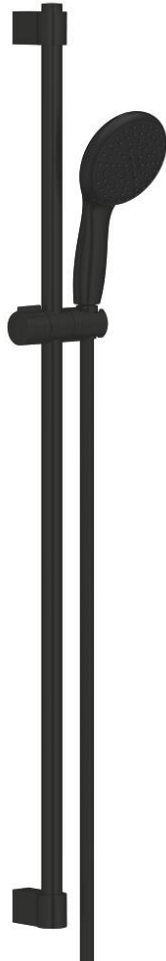

26 163 243 3 TEMPESTA 110 SHOWER RAIL SET 2 SPRAYS (RAIN, JET)

PRODUCT DESCRIPTION

- Tyc: matte black
- consisting of:
 - hand shower Tempesta 110 (26 161)
 - maximum flow rate (at 3 bar): 7.4 l/min
 - shower rail, 900 mm (27 524)
 - shower hose 1750 mm 1/2" x 1/2" (28 388)
 - GROHE EcoJoy - Less water, perfect flow
 - GROHE SmartSwitch - easily rotate the dial to enjoy your preferred spray option
 - GROHE DreamSpray - perfect spray pattern
 - Flexible Installation - 1 adjustable bracket for existing drill holes
 - adjustable rail holder (turn and glide shower holder)
 - GROHE SpeedClean - effortless limescale removal
 - Inner WaterGuide - inner insulation for surface protection
 - ShockProof silicone ring prevents damage caused by a shower falling
 - min. recommended pressure 1.0 bar
 - suitable for instantaneous heater
 - professional exclusive

26 163 243 3 TEMPESTA 110 SHOWER RAIL SET 2 SPRAYS (RAIN, JET)

SPARE PARTS

- 1: Shower rail holder (Spare part-nr. 486072430)
 - 2: Glide element (Spare part-nr. 486092430)
 - 3: Shower rail holder (Spare part-nr. 486082430)
 - 4: Dirt strainer (Spare part-nr. 0700200M)
 - 5: Compensation disc (Spare part-nr. 48543001)*
- * Optional accessories