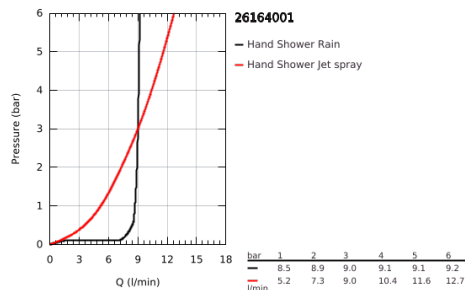

26 164 001 TEMPESTA 100 WALL HOLDER SET 2 SPRAYS

PRODUCT DESCRIPTION

- Colour: chrome
- consisting of:
  - hand shower (26 161)
  - wall shower holder (28 605)
- not adjustable
- Relaxaflex hose 1250 mm 1/2" x 1/2" (28 150)
- GROHE EcoJoy 9.5 l/min flow limiter
- GROHE DreamSpray - perfect spray pattern
- GROHE LongLife finish
- GROHE SpeedClean - effortless limescale removal
- Inner WaterGuide - inner insulation for surface protection
- ShockProof silicone ring prevents damage caused by a shower falling
- suitable for instantaneous heater
- min. recommended pressure 1.0 bar