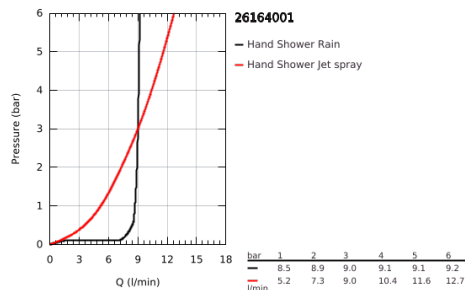

### PRODUCT DESCRIPTION

- Colour: chrome
- consisting of:
  - hand shower (26 161)
  - wall shower holder (28 605)
- not adjustable
- Relaxaflex hose 1250 mm 1/2" x 1/2" (28 150)
- GROHE EcoJoy 9.5 l/min flow limiter
- GROHE DreamSpray - perfect spray pattern
- GROHE LongLife finish
- GROHE SpeedClean - effortless limescale removal
- Inner WaterGuide - inner insulation for surface protection
- ShockProof silicone ring prevents damage caused by a shower falling
- suitable for instantaneous heater
- min. recommended pressure 1.0 bar