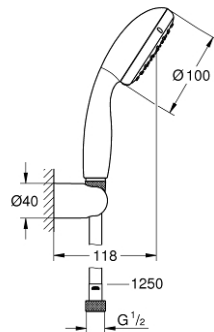

## 26 164 001 TEMPESTA 100 WALL HOLDER SET 2 SPRAYS

### PRODUCT DESCRIPTION

- Colour: chrome
- consisting of:
  - hand shower (26 161)
  - wall shower holder (28 605)
- not adjustable
- Relaxaflex hose 1250 mm 1/2" x 1/2" (28 150)
- GROHE EcoJoy 9.5 l/min flow limiter
- GROHE DreamSpray - perfect spray pattern
- GROHE LongLife finish
- GROHE SpeedClean - effortless limescale removal
- Inner WaterGuide - inner insulation for surface protection
- ShockProof silicone ring prevents damage caused by a shower falling
- suitable for instantaneous heater
- min. recommended pressure 1.0 bar

### SPARE PARTS

1: Dirt strainer (Spare part-nr. 0700200M)