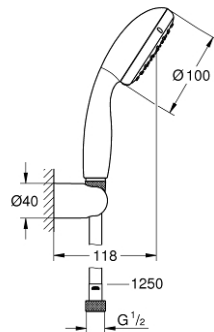

26 164 001 TEMPESTA 100 WALL HOLDER SET 2 SPRAYS

PRODUCT DESCRIPTION

- Colour: chrome
- consisting of:
 - hand shower (26 161)
 - wall shower holder (28 605)
- not adjustable
- Relaxaflex hose 1250 mm 1/2" x 1/2" (28 150)
- 9.5 l/min flow limiter
- GROHE DreamSpray - perfect spray pattern
- GROHE LongLife finish
- GROHE SpeedClean - effortless limescale removal
- Inner WaterGuide - inner insulation for surface protection
- ShockProof silicone ring prevents damage caused by a shower falling
- suitable for instantaneous heater
- min. recommended pressure 1.0 bar

26 164 001 TEMPESTA 100 WALL HOLDER SET 2 SPRAYS

SPARE PARTS

1: Dirt strainer (Spare part-nr. 0700200M)