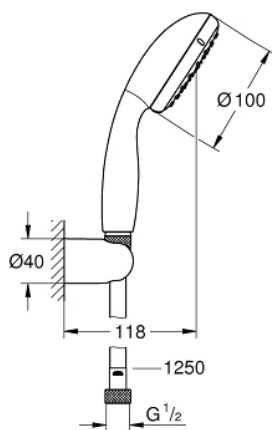

## 26 164 001 TEMPESTA 100 WALL HOLDER SET 2 SPRAYS

### PRODUCT DESCRIPTION

- Tyc: Chrome
- consisting of:
  - hand shower (26 161)
  - wall shower holder (28 605)
- not adjustable
- Relexaflex hose 1250 mm 1/2" x 1/2" (28 150)
- GROHE EcoJoy 9.5 l/min flow limiter
- GROHE DreamSpray - perfect spray pattern
- GROHE LongLife finish
- GROHE SpeedClean - effortless limescale removal
- Inner WaterGuide - inner insulation for surface protection
- ShockProof silicone ring prevents damage caused by a shower falling
- suitable for instantaneous heater
- min. recommended pressure 1.0 bar

26 164 001 **TEMPESTA 100 WALL HOLDER SET 2 SPRAYS**

**SPARE PARTS**

1: Dirt strainer (Spare part-nr. 0700200M)