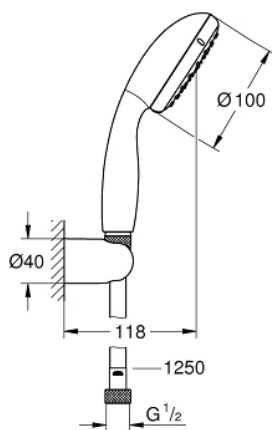

## 26 164 001 TEMPESTA 100 WALL HOLDER SET 2 SPRAYS

### PRODUCT DESCRIPTION

- Tyc: Chrome
- consisting of:
  - hand shower (26 161)
  - wall shower holder (28 605)
- not adjustable
- Relexaflex hose 1250 mm 1/2" x 1/2" (28 150)
- 9.5 l/min flow limiter
- GROHE DreamSpray - perfect spray pattern
- GROHE LongLife finish
- GROHE SpeedClean - effortless limescale removal
- Inner WaterGuide - inner insulation for surface protection
- ShockProof silicone ring prevents damage caused by a shower falling
- suitable for instantaneous heater
- min. recommended pressure 1.0 bar

26 164 001 **TEMPESTA 100 WALL HOLDER SET 2 SPRAYS**

**SPARE PARTS**

1: Dirt strainer (Spare part-nr. 0700200M)