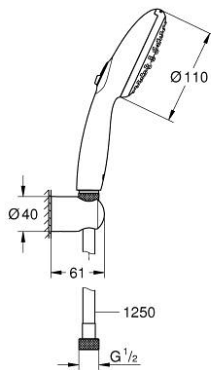

## 26 164 243 3 TEMPESTA 110 WALL HOLDER SET 2 SPRAYS (RAIN, JET)

### PRODUCT DESCRIPTION

- Colour: matte black
- consisting of:
  - hand shower Tempesta 110 (26 161)
  - maximum flow rate (at 3 bar): 7.4 l/min
  - wall shower holder Tempesta, non-adjustable (28 605)
  - shower hose 1250 mm 1/2" x 1/2" (28 362 KF1)
  - GROHE EcoJoy - less water, perfect flow
  - GROHE SmartSwitch - easily rotate the dial to enjoy your preferred spray option
  - GROHE DreamSpray - perfect spray pattern
  - GROHE SpeedClean - effortless limescale removal
  - Inner WaterGuide - inner insulation for surface protection
  - ShockProof silicone ring prevents damage caused by a shower falling
  - min. recommended pressure 1.0 bar
  - suitable for instantaneous heater
  - professional exclusive

26 164 243 3 **TEMPESTA 110 WALL HOLDER SET 2 SPRAYS (RAIN, JET)**

**SPARE PARTS**

1: Dirt strainer (Spare part-nr. 0700200M)