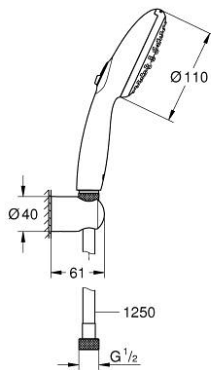

## 26 164 243 3 TEMPESTA 110 WALL HOLDER SET 2 SPRAYS (RAIN, JET)

### PRODUCT DESCRIPTION

- Colour: matte black
- consisting of:
  - hand shower Tempesta 110 (26 161)
  - maximum flow rate (at 3 bar): 7.4 l/min
  - wall shower holder Tempesta, non-adjustable (28 605)
  - shower hose 1500 mm 1/2" x 1/2" (28 364)
  - GROHE EcoJoy - less water, perfect flow
  - GROHE SmartSwitch - easily rotate the dial to enjoy your preferred spray option
  - GROHE DreamSpray - perfect spray pattern
  - GROHE SpeedClean - effortless limescale removal
  - Inner WaterGuide - inner insulation for surface protection
  - ShockProof silicone ring prevents damage caused by a shower falling
  - min. recommended pressure 1.0 bar
  - suitable for instantaneous heater
  - professional exclusive

26 164 243 3 **TEMPESTA 110 WALL HOLDER SET 2 SPRAYS (RAIN, JET)**

**SPARE PARTS**

1: Dirt strainer (Spare part-nr. 0700200M)