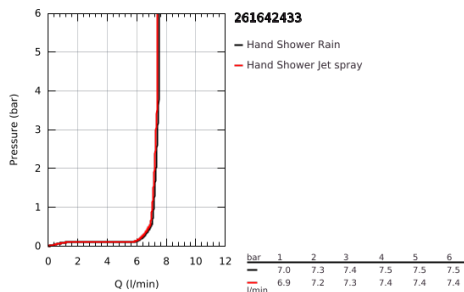

## 26 164 243 3 TEMPESTA 110 WALL HOLDER SET 2 SPRAYS (RAIN, JET)

### PRODUCT DESCRIPTION

- Colour: matte black
- consisting of:
  - hand shower Tempesta 110 (26 161)
  - maximum flow rate (at 3 bar): 7.4 l/min
  - wall shower holder Tempesta, non-adjustable (28 605)
  - shower hose 1500 mm 1/2" x 1/2" (28 364)
  - GROHE EcoJoy - less water, perfect flow
  - GROHE SmartSwitch - easily rotate the dial to enjoy your preferred spray option
  - GROHE DreamSpray - perfect spray pattern
  - GROHE SpeedClean - effortless limescale removal
  - Inner WaterGuide - inner insulation for surface protection
  - ShockProof silicone ring prevents damage caused by a shower falling
  - min. recommended pressure 1.0 bar
  - suitable for instantaneous heater
  - professional exclusive