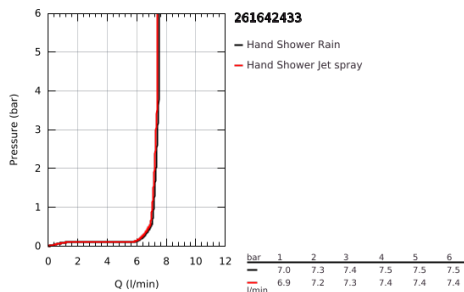

## 26 164 243 3 TEMPESTA 110 WALL HOLDER SET 2 SPRAYS (RAIN, JET)

### PRODUCT DESCRIPTION

- Colour: matte black
- consisting of:
  - hand shower Tempesta 110 (26 161)
  - maximum flow rate (at 3 bar): 7.4 l/min
  - wall shower holder Tempesta, non-adjustable (28 605)
  - shower hose 1250 mm 1/2" x 1/2" (28 362 KF1)
  - GROHE EcoJoy - less water, perfect flow
  - GROHE SmartSwitch - easily rotate the dial to enjoy your preferred spray option
  - GROHE DreamSpray - perfect spray pattern
  - GROHE SpeedClean - effortless limescale removal
  - Inner WaterGuide - inner insulation for surface protection
  - ShockProof silicone ring prevents damage caused by a shower falling
  - min. recommended pressure 1.0 bar
  - suitable for instantaneous heater
  - professional exclusive