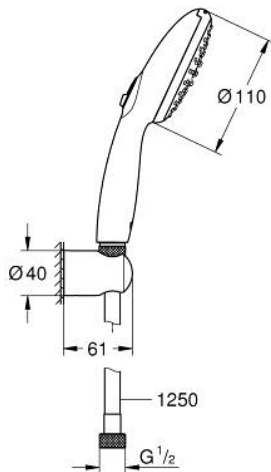

26 164 243 3 TEMPESTA 110 WALL HOLDER SET 2 SPRAYS (RAIN, JET)

PRODUCT DESCRIPTION

- Tyc: matte black
- consisting of:
 - hand shower Tempesta 110 (26 161)
 - maximum flow rate (at 3 bar): 7.4 l/min
 - wall shower holder Tempesta, non-adjustable (28 605)
 - shower hose 1250 mm 1/2" x 1/2" (28 362 KF1)
- GROHE EcoJoy - Less water, perfect flow
- GROHE SmartSwitch - easily rotate the dial to enjoy your preferred spray option
- GROHE DreamSpray - perfect spray pattern
- GROHE SpeedClean - effortless limescale removal
- Inner WaterGuide - inner insulation for surface protection
- ShockProof silicone ring prevents damage caused by a shower falling
- min. recommended pressure 1.0 bar
- suitable for instantaneous heater
- professional exclusive

26 164 243 3 **TEMPESTA 110 WALL HOLDER SET 2 SPRAYS (RAIN, JET)**

SPARE PARTS

1: Dirt strainer (Spare part-nr. 0700200M)