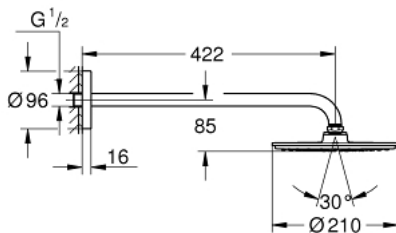

26 171 000 **RAINSHOWER COSMOPOLITAN 210 HEAD SHOWER SET 422 MM, 1 SPRAY**

**PRODUCT DESCRIPTION**

- Colour: chrome
- consisting of:
  - Rainshower Cosmopolitan 210 metal head shower, spray plate chrome (28 368 000)
  - spray pattern: Rain
  - maximum flow rate (at 3 bar): 16.5 l/min
  - Rainshower shower arm 422 mm, escutcheon chrome (26 146)
  - GROHE DreamSpray - perfect spray pattern
  - GROHE LongLife finish
  - GROHE SpeedClean - effortless limescale removal
  - suitable for instantaneous heater
  - starting at 0.5 bar flow pressure

26 171 000 **RAINSHOWER COSMOPOLITAN 210 HEAD SHOWER SET 422 MM, 1 SPRAY**

**SPARE PARTS**

1: Spare part set (Spare part-nr. 45933000)