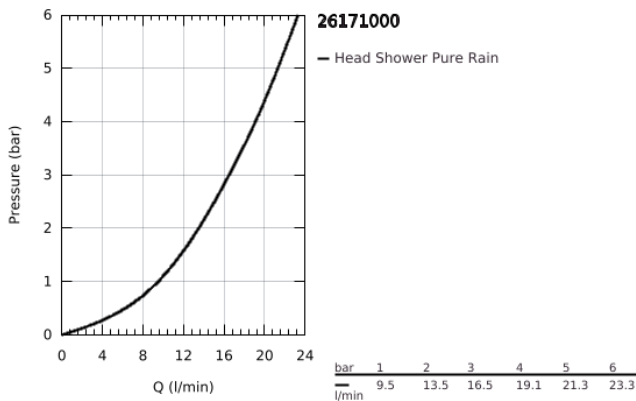

26 171 000 **RAINSHOWER COSMOPOLITAN 210 HEAD SHOWER SET 422 MM, 1 SPRAY**

**PRODUCT DESCRIPTION**

- Colour: chrome
- consisting of:
  - Rainshower Cosmopolitan 210 metal head shower, spray plate chrome (28 368 000)
  - spray pattern: Rain
  - maximum flow rate (at 3 bar): 16.5 l/min
  - Rainshower shower arm 422 mm, escutcheon chrome (26 146)
  - GROHE DreamSpray - perfect spray pattern
  - GROHE LongLife finish
  - GROHE SpeedClean - effortless limescale removal
  - suitable for instantaneous heater
  - starting at 0.5 bar flow pressure

26 171 000 **RAINSHOWER COSMOPOLITAN 210 HEAD SHOWER SET 422 MM, 1 SPRAY**

**SPARE PARTS**

1: Spare part set (Spare part-nr. 45933000)