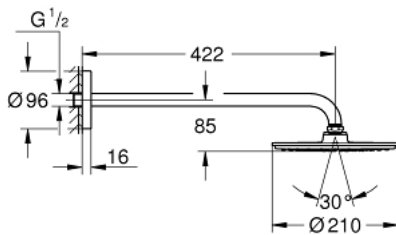

## 26 171 000 RAINSHOWER COSMOPOLITAN 210 HEAD SHOWER SET 422 MM, 1 SPRAY

### PRODUCT DESCRIPTION

- Tyc: Chrome
- consisting of:
  - Rainshower Cosmopolitan 210 metal head shower, spray plate chrome (28 368 000)
  - spray pattern: Rain
  - maximum flow rate (at 3 bar): 16.5 l/min
  - Rainshower shower arm 422 mm, escutcheon chrome (26 146)
- GROHE DreamSpray - perfect spray pattern
- GROHE LongLife finish
- GROHE SpeedClean - effortless limescale removal
- suitable for instantaneous heater
- starting at 0.5 bar flow pressure

26 171 000 **RAINSHOWER COSMOPOLITAN 210 HEAD SHOWER SET 422 MM, 1 SPRAY**

**SPARE PARTS**

1: Spare part set (Spare part-nr. 45933000)