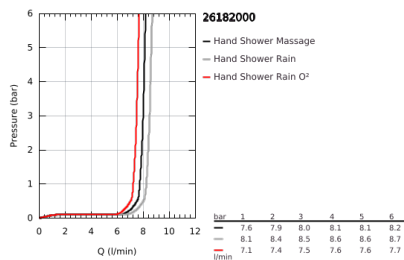

### PRODUCT DESCRIPTION

- Colour: chrome
- consisting of:
  - hand shower Vitalio Start 100 (27 953)
  - wall shower holder Vitalio Universal, adjustable (26 183)
  - shower hose VitalioFlex Trend 1750 mm 1/2" x 1/2" (28 742)
- 9.5 l/min flow limiter
- GROHE DreamSpray - perfect spray pattern
- GROHE LongLife finish
- GROHE SpeedClean - effortless limescale removal
- Inner WaterGuide - inner insulation for surface protection
- ShockProof silicone ring prevents damage caused by a shower falling
- suitable for instantaneous heater
- 5 colour packaging with product window