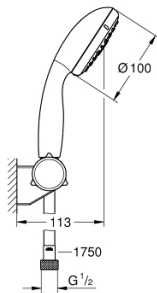

### PRODUCT DESCRIPTION

- Colour: chrome
- consisting of:
  - hand shower Vitalio Start 100 (27 953)
  - wall shower holder Vitalio Universal, adjustable (26 183)
  - shower hose VitalioFlex Trend 1750 mm 1/2" x 1/2" (28 742)
- 9.5 l/min flow limiter
- GROHE DreamSpray - perfect spray pattern
- GROHE LongLife finish
- GROHE SpeedClean - effortless limescale removal
- Inner WaterGuide - inner insulation for surface protection
- ShockProof silicone ring prevents damage caused by a shower falling
- suitable for instantaneous heater
- 5 colour packaging with product window

26 182 000 **VITALIO START 100 WALL HOLDER SET 3 SPRAYS**

**SPARE PARTS**

1: Dirt strainer (Spare part-nr. 0700200M)

2: Cover cap (Spare part-nr. 45652P00)