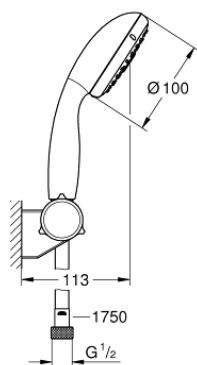

26 182 000 VITALIO START 100 WALL HOLDER SET 3 SPRAYS

PRODUCT DESCRIPTION

- Tyc: Chrome
- consisting of:
 - hand shower Vitalio Start 100 (27 953)
 - wall shower holder Vitalio Universal, adjustable (26 183)
 - shower hose VitalioFlex Trend 1750 mm 1/2" x 1/2" (28 742)
 - 9.5 l/min flow limiter
 - GROHE DreamSpray - perfect spray pattern
 - GROHE LongLife finish
 - GROHE SpeedClean - effortless limescale removal
 - Inner WaterGuide - inner insulation for surface protection
 - ShockProof silicone ring prevents damage caused by a shower falling
 - suitable for instantaneous heater
 - 5 colour packaging with product window

26 182 000 **VITALIO START 100 WALL HOLDER SET 3 SPRAYS**

SPARE PARTS

1: Dirt strainer (Spare part-nr. 0700200M)

2: Cover cap (Spare part-nr. 45652P00)