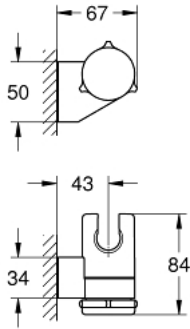

26 183 000 VITALIO UNIVERSAL SHOWER WALL HOLDER

PRODUCT DESCRIPTION

- Colour: chrome
- adjustable
- GROHE LongLife finish

26 183 000 **VITALIO UNIVERSAL SHOWER WALL HOLDER**

SPARE PARTS

1: Cover cap (Spare part-nr. 45652000)