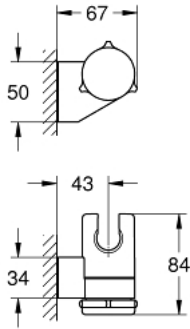

26 183 000 VITALIO UNIVERSAL SHOWER WALL HOLDER

PRODUCT DESCRIPTION

- Tyc: Chrome
- adjustable
- GROHE LongLife finish

26 183 000 VITALIO UNIVERSAL SHOWER WALL HOLDER

SPARE PARTS

1: Cover cap (Spare part-nr. 45652000)