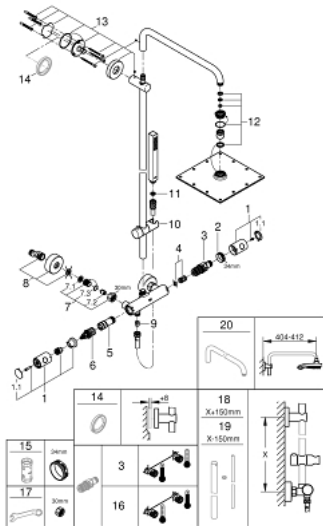

26 187 000 EUPHORIA SYSTEM 230 SHOWER SYSTEM WITH THERMOSTAT FOR WALL MOUNTING

SPARE PARTS

1. 1: Metal handle 1/2" (Spare part-nr. 47984000)
   - 1.1: Cover cap (Spare part-nr. 6458500M)
   - 2: retaining ring (Spare part-nr. 47743000)
   - 3: Thermostatic compact cartridge 1/2" (Spare part-nr. 47439000)
   - 4: Buffer (Spare part-nr. 47398000)
   - 5: Water flow (Spare part-nr. 47751000)
   - 6: Aquadimmer (Spare part-nr. 12433000)
   - 7: Non-return valve (Spare part-nr. 47189000)
   - 7.1: Filter (Spare part-nr. 0726400M)
   - 7.2: Non-return valve (Spare part-nr. 08565000)
   - 7.3: O-Ring Ø17 x Ø2 (Spare part-nr. 0305500M)
   - 8: S-union (Spare part-nr. 12662000)
   - 9: Non-return valve (Spare part-nr. 08565000)
   - 10: Glide element (Spare part-nr. 12140000)
   - 11: Dirt strainer (Spare part-nr. 0700200M)
   - 12: Spare part set (Spare part-nr. 48471000)
   - 13: Shower rail holder (Spare part-nr. 48279000)
   - 14: Compensation disc (Spare part-nr. 27180000)*
   - 15: Socket spanner (Spare part-nr. 19332000)*
   - 16: GROHE TurboStat cartridge 1/2" (Spare part-nr. 47175000)*
   - 17: Special spanner (Spare part-nr. 19377000)*
   - 18: Shower system pipe for retrofitting (Spare part-nr. 48053000)*
   - 19: Shower system pipe for retrofitting (Spare part-nr. 48054000)*
   - 20: Shower arm for shower systems (Spare part-nr. 14047000)*
2. Optional accessories