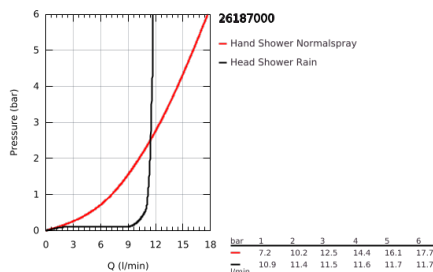

26 187 000 EUPHORIA SYSTEM 230 SHOWER SYSTEM WITH THERMOSTAT FOR WALL MOUNTING

PRODUCT DESCRIPTION

- Colour: chrome
- consisting of:
 - horizontal swivable 450 mm shower arm
 - exposed thermostat with Aquadimmer function
 - allows change between:
 - head shower 230 (27 479 000)
 - material: metal
 - spray pattern: Rain
 - maximum flow rate (at 3 bar): 11.5 l/min
 - with ball joint
 - rotation angle $\pm 15^\circ$
- Euphoria Cube Stick hand shower (27 698)
 - maximum flow rate (at 3 bar): 12.5 l/min
 - adjustable in height with gliding element (12 140 000)
 - shower hose Silverflex 1750 mm 1/2" x 1/2" (28 388)
 - maximum flow rate system (at 3 bar): 12.5 l/min
- GROHE TurboStat - compact cartridge with wax thermoelement
- GROHE SafeStop - safety button at 38°C
- GROHE SafeStop Plus - optional temperature limiter at 43°C included
- GROHE DreamSpray - perfect spray pattern
- GROHE LongLife finish
- GROHE SpeedClean - effortless limescale removal
- Inner WaterGuide - inner insulation for surface protection
- TwistStop - to prevent hose from twisting
- GROHE MetalGrip ergonomically shaped metal handles
- suitable for instantaneous heaters from 18 kW/h
- minimum flow rate 5 l/min
- optional upgrade: GROHE EasyReach tray (26 362), sold separately