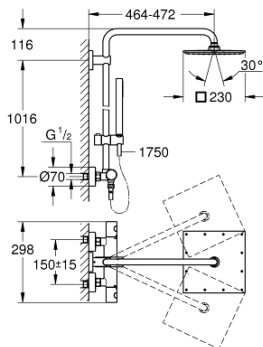

26 187 000 EUPHORIA SYSTEM 230 SHOWER SYSTEM WITH THERMOSTAT FOR WALL MOUNTING

PRODUCT DESCRIPTION

- Colour: chrome
- consisting of:
 - horizontal swivable 450 mm shower arm
 - exposed thermostat with Aquadimmer function
 - allows change between:
 - head shower 230 (27 479 000)
 - material: metal
 - spray pattern: Rain
 - maximum flow rate (at 3 bar): 11.5 l/min
 - with ball joint
 - rotation angle $\pm 15^\circ$
- Euphoria Cube Stick hand shower (27 698)
 - maximum flow rate (at 3 bar): 12.5 l/min
 - adjustable in height with gliding element (12 140 000)
 - shower hose Silverflex 1750 mm 1/2" x 1/2" (28 388)
 - maximum flow rate system (at 3 bar): 12.5 l/min
- GROHE TurboStat - compact cartridge with wax thermoelement
- GROHE SafeStop - safety button at 38°C
- GROHE SafeStop Plus - optional temperature limiter at 43°C included
- GROHE DreamSpray - perfect spray pattern
- GROHE LongLife finish
- GROHE SpeedClean - effortless limescale removal
- Inner WaterGuide - inner insulation for surface protection
- TwistStop - to prevent hose from twisting
- GROHE MetalGrip ergonomically shaped metal handles
- suitable for instantaneous heaters from 18 kW/h
- minimum flow rate 5 l/min
- optional upgrade: GROHE EasyReach tray (26 362), sold separately