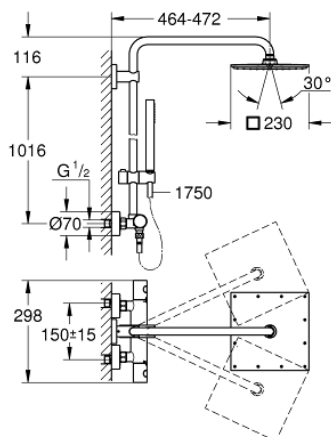

26 187 000 EUPHORIA SYSTEM 230 SHOWER SYSTEM WITH THERMOSTAT FOR WALL MOUNTING

PRODUCT DESCRIPTION

- Tyc: Chrome
- consisting of:
 - horizontal swivable 450 mm shower arm
 - exposed thermostat with Aquadimmer function
 - allows change between:
 - head shower 230 (27 479 000)
 - material: metal
 - spray pattern: Rain
 - maximum flow rate (at 3 bar): 11.5 l/min
 - with ball joint
 - rotation angle $\pm 15^\circ$
- Euphoria Cube Stick hand shower (27 698)
 - maximum flow rate (at 3 bar): 12.5 l/min
 - adjustable in height with gliding element (12 140 000)
- shower hose Silverflex 1750 mm 1/2" x 1/2" (28 388)
 - maximum flow rate system (at 3 bar): 12.5 l/min
- GROHE TurboStat - compact cartridge with wax thermoelement
- GROHE SafeStop safety button at 38°C (calibration required)
- GROHE SafeStop Plus - optional temperature limiter at 43°C included
- GROHE DreamSpray - perfect spray pattern
- GROHE LongLife finish
- GROHE SpeedClean - effortless limescale removal
- Inner WaterGuide - inner insulation for surface protection
- TwistStop - to prevent hose from twisting
- GROHE MetalGrip ergonomically shaped metal handles
- suitable for instantaneous heaters from 18 kW/h
- minimum flow rate 5 l/min
- optional upgrade: GROHE EasyReach tray (26 362), sold separately