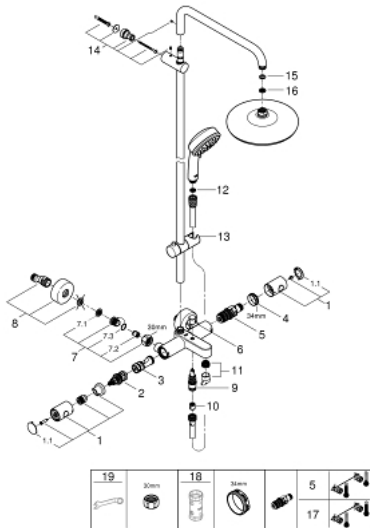

26 223 001 TEMPESTA COSMOPOLITAN SYSTEM 210 SHOWER SYSTEM WITH BATH THERMOSTAT FOR WALL MOUNTING

SPARE PARTS

- 1: Metal handle 1/2" (Spare part-nr. 47984000)
- 1.1: Cover cap (Spare part-nr. 6458500M)
- 2: Aquadimmer (Spare part-nr. 47364000)
- 3: Water flow (Spare part-nr. 47887000)
- 4: retaining ring (Spare part-nr. 47743000)
- 5: Thermostatic compact cartridge 1/2" (Spare part-nr. 47439000)
- 6: Diverter knob (Spare part-nr. 65648000)
- 7: Non-return valve (Spare part-nr. 47189000)
- 7.1: Filter (Spare part-nr. 0726400M)
- 7.2: Non-return valve (Spare part-nr. 08565000)
- 7.3: O-Ring Ø17 x Ø2 (Spare part-nr. 0305500M)
- 8: S-union (Spare part-nr. 12662000)
- 9: Diverter (Spare part-nr. 65655000)
- 10: Non-return valve (Spare part-nr. 08565000)
- 11: Mousseur (Spare part-nr. 13926000)
- 12: Dirt strainer (Spare part-nr. 0700200M)
- 13: Glide element (Spare part-nr. 12140000)
- 14: Shower rail holder (Spare part-nr. 48423000)
- 15: Fibre seal dia. Ø 18,5 x Ø 12 x 2 (Spare part-nr. 0138900M)
- 16: Dirt strainer (Spare part-nr. 48007000)
- 17: GROHE TurboStat cartridge 1/2" (Spare part-nr. 47175000)*
- 18: Socket spanner (Spare part-nr. 19332000)*
- 19: Special spanner (Spare part-nr. 19377000)*