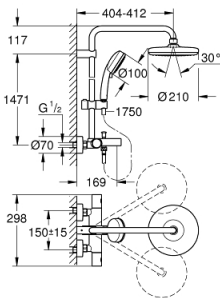

26 223 001 TEMPESTA COSMOPOLITAN SYSTEM 210 SHOWER SYSTEM WITH BATH THERMOSTAT FOR WALL MOUNTING

PRODUCT DESCRIPTION

- Colour: chrome
- consisting of:
  - horizontal swivable 390 mm shower arm
  - exposed thermostat Grohtherm 1000 Cosmopolitan with Aquadimmer function
- allows change between:
  - head shower Tempesta 210 (26 408)
  - spray pattern: Rain
  - with ball joint
  - rotation angle $\pm 15^\circ$
- bath inlet
- separate diverter for hand shower
- hand shower Tempesta Cosmopolitan 100 (27 571 001)
- 2 spray patterns: Rain, Jet
- adjustable in height with gliding element
- Rotaflex TwistStop shower hose 1750 mm 1/2" x 1/2" (28 410)
- GROHE TurboStat - compact cartridge with wax thermoelement
- GROHE SafeStop - safety button at 38°C
- GROHE SafeStop Plus - optional temperature limiter at 43°C included
- GROHE DreamSpray - perfect spray pattern
- GROHE LongLife finish
- GROHE SpeedClean - effortless limescale removal
- Inner WaterGuide - inner insulation for surface protection
- TwistStop - to prevent hose from twisting
- suitable for instantaneous heaters from 18 kW/h
- minimum flow rate 7 l/min