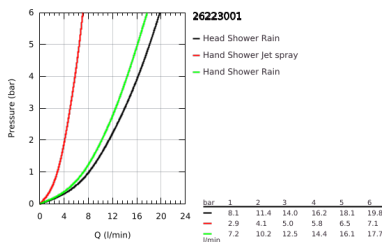

26 223 001 TEMPESTA COSMOPOLITAN SYSTEM 210 SHOWER SYSTEM WITH BATH THERMOSTAT FOR WALL MOUNTING

PRODUCT DESCRIPTION

- Colour: chrome
- consisting of:
 - horizontal swivable 390 mm shower arm
 - exposed thermostat Grohtherm 1000 Cosmopolitan with Aquadimmer function
- allows change between:
 - head shower Tempesta 210 (26 408)
 - spray pattern: Rain
 - with ball joint
 - rotation angle $\pm 15^\circ$
- bath inlet
- separate diverter for hand shower
- hand shower Tempesta Cosmopolitan 100 (27 571 001)
- 2 spray patterns: Rain, Jet
- adjustable in height with gliding element
- Rotaflex TwistStop shower hose 1750 mm 1/2" x 1/2" (28 410)
- GROHE TurboStat - compact cartridge with wax thermoelement
- GROHE SafeStop - safety button at 38°C
- GROHE SafeStop Plus - optional temperature limiter at 43°C included
- GROHE DreamSpray - perfect spray pattern
- GROHE LongLife finish
- GROHE SpeedClean - effortless limescale removal
- Inner WaterGuide - inner insulation for surface protection
- TwistStop - to prevent hose from twisting
- suitable for instantaneous heaters from 18 kW/h
- minimum flow rate 7 l/min