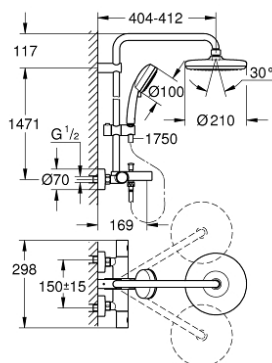

26 223 001 TEMPESTA COSMOPOLITAN SYSTEM 210 SHOWER SYSTEM WITH BATH THERMOSTAT FOR WALL MOUNTING

PRODUCT DESCRIPTION

- Tyc: Chrome
- consisting of:
  - horizontal swivable 390 mm shower arm
  - exposed thermostat Grohtherm 1000 Cosmopolitan with Aquadimmer function
- allows change between:
  - head shower Tempesta 210 (26 408)
  - spray pattern: Rain
- with ball joint
- rotation angle $\pm 15^\circ$
- bath inlet
- separate diverter for hand shower
- hand shower Tempesta Cosmopolitan 100 (27 571)
- 2 spray patterns: Rain, Jet
- adjustable in height with gliding element
- Rotaflex TwistStop shower hose 1750 mm 1/2" x 1/2" (28 410)
- GROHE TurboStat - compact cartridge with wax thermoelement
- GROHE SafeStop safety button at 38°C (calibration required)
- GROHE SafeStop Plus - optional temperature limiter at 43°C included
- GROHE DreamSpray - perfect spray pattern
- GROHE LongLife finish
- GROHE SpeedClean - effortless limescale removal
- Inner WaterGuide - inner insulation for surface protection
- TwistStop - to prevent hose from twisting
- suitable for instantaneous heaters from 18 kW/h
- minimum flow rate 7 l/min