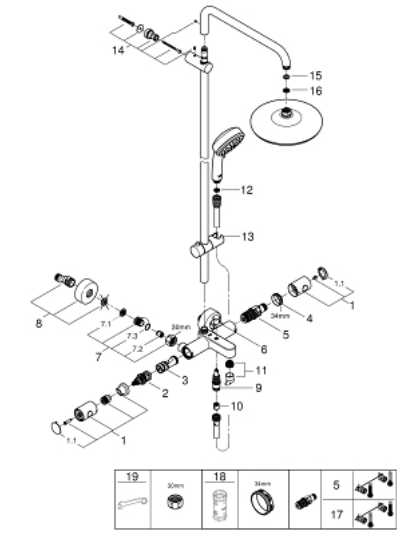

26 223 001 TEMPESTA COSMOPOLITAN SYSTEM 210 SHOWER SYSTEM WITH BATH THERMOSTAT FOR WALL MOUNTING

SPARE PARTS

- 1: Metal handle 1/2" (Spare part-nr. 47984000)
- 1.1: Cover cap (Spare part-nr. 6458500M)
- 2: Aquadimmer (Spare part-nr. 47364000)
- 3: Water flow (Spare part-nr. 47887000)
- 4: Fitting ring (Spare part-nr. 47743000)
- 5: Thermostatic compact cartridge 1/2" (Spare part-nr. 47439000)
- 6: Diverter knob (Spare part-nr. 65648000)
- 7: Non-return valve (Spare part-nr. 47189000)
- 7.1: Dirt strainer (Spare part-nr. 0726400M)
- 7.2: Non-return valve (Spare part-nr. 08565000)
- 7.3: O-ring \varnothing 17 x \varnothing 2 (Spare part-nr. 0305500M)
- 8: S-union (Spare part-nr. 12662000)
- 9: Diverter (Spare part-nr. 65655000)
- 10: Non-return valve (Spare part-nr. 08565000)
- 11: Mousseur (Spare part-nr. 13926000)
- 12: Dirt strainer (Spare part-nr. 0700200M)
- 13: Glide element (Spare part-nr. 12140000)
- 14: Shower rail holder (Spare part-nr. 48423000)
- 15: Fibre seal \varnothing 18,5 x \varnothing 12 x 2 (Spare part-nr. 0138900M)
- 16: Dirt strainer (Spare part-nr. 48007000)
- 17: GROHE TurboStat cartridge 1/2" (Spare part-nr. 47175000)*
- 18: Socket spanner (Spare part-nr. 19332000)*
- 19: Special spanner (Spare part-nr. 19377000)*