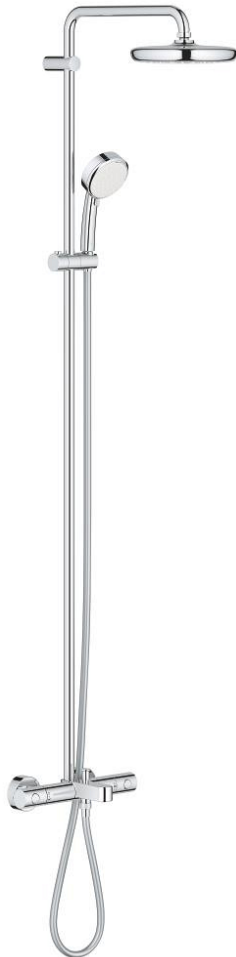

26 223 001 TEMPESTA COSMOPOLITAN SYSTEM 210 SHOWER SYSTEM WITH BATH THERMOSTAT FOR WALL MOUNTING

PRODUCT DESCRIPTION

- Tyc: Chrome
- consisting of:
 - horizontal swivable 390 mm shower arm
 - exposed thermostat Grohtherm 1000 Cosmopolitan with Aquadimmer function
- allows change between:
 - head shower Tempesta 210 (26 408)
 - spray pattern: Rain
- with ball joint
- rotation angle $\pm 15^\circ$
- bath inlet
- separate diverter for hand shower
- hand shower Tempesta Cosmopolitan 100 (27 571)
- 2 spray patterns: Rain, Jet
- adjustable in height with gliding element
- Rotaflex TwistStop shower hose 1750 mm 1/2" x 1/2" (28 410)
- GROHE TurboStat - compact cartridge with wax thermoelement
- GROHE SafeStop safety button at 38°C (calibration required)
- GROHE SafeStop Plus - optional temperature limiter at 43°C included
- GROHE DreamSpray - perfect spray pattern
- GROHE LongLife finish
- GROHE SpeedClean - effortless limescale removal
- Inner WaterGuide - inner insulation for surface protection
- TwistStop - to prevent hose from twisting
- suitable for instantaneous heaters from 18 kW/h
- minimum flow rate 7 l/min