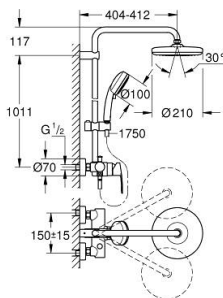

26 224 001 TEMPESTA COSMOPOLITAN SYSTEM 210 SHOWER SYSTEM WITH SINGLE LEVER MIXER FOR WALL MOUNTING

PRODUCT DESCRIPTION

- Colour: chrome
- consisting of:
 - horizontal swivable 390 mm shower arm
 - exposed single-lever shower mixer with diverter
 - allows change between:
 - head shower Tempesta 210 (26 408)
 - spray pattern: Rain
 - with ball joint
 - rotation angle $\pm 15^\circ$
 - hand shower Tempesta Cosmopolitan 100 (27 571 001)
 - 2 spray patterns: Rain, Jet
 - adjustable in height with gliding element
 - Rotaflex TwistStop shower hose 1750 mm 1/2" x 1/2" (28 410)
 - GROHE SilkMove 46 mm ceramic cartridge
 - GROHE DreamSpray - perfect spray pattern
 - GROHE LongLife finish
 - GROHE SpeedClean - effortless limescale removal
 - Inner WaterGuide - inner insulation for surface protection
 - TwistStop - to prevent hose from twisting
 - suitable for instantaneous heaters from 18 kW/h
 - minimum flow rate 7 l/min

26 224 001 TEMPESTA COSMOPOLITAN SYSTEM 210 SHOWER SYSTEM WITH SINGLE LEVER MIXER FOR WALL MOUNTING

SPARE PARTS

- 1: Lever (Spare part-nr. 46726000)
 - 2: Cap (Spare part-nr. 46025000)
 - 3: Cartridge (Spare part-nr. 46048000)
 - 4: Diverter knob (Spare part-nr. 65648000)
 - 5: Diverter (Spare part-nr. 65655000)
 - 6: Non-return valve (Spare part-nr. 08565000)
 - 7: Screw connection 1/2" (Spare part-nr. 45044000)
 - 8: S-union (Spare part-nr. 12662000)
 - 9: Glide element (Spare part-nr. 12140000)
 - 10: Dirt strainer (Spare part-nr. 0700200M)
 - 11: Shower rail holder (Spare part-nr. 48423000)
 - 12: Fibre seal dia. Ø 18,5 x Ø 12 x 2 (Spare part-nr. 0138900M)
 - 13: Dirt strainer (Spare part-nr. 48007000)
 - 14: Shower system pipe for retrofitting (Spare part-nr. 48053000)*
 - 15: Shower system pipe for retrofitting (Spare part-nr. 48054000)*
 - 16: Special spanner (Spare part-nr. 19377000)*
 - 17: Temperature limiter (Spare part-nr. 46375000)*
- * Optional accessories