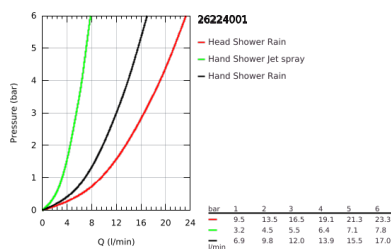

26 224 001 TEMPESTA COSMOPOLITAN SYSTEM 210 SHOWER SYSTEM WITH SINGLE LEVER MIXER FOR WALL MOUNTING

PRODUCT DESCRIPTION

- Colour: chrome
- consisting of:
 - horizontal swivable 390 mm shower arm
 - exposed single-lever shower mixer with diverter
 - allows change between:
 - head shower Tempesta 210 (26 408)
 - spray pattern: Rain
 - with ball joint
 - rotation angle $\pm 15^\circ$
 - hand shower Tempesta Cosmopolitan 100 (27 571 001)
 - 2 spray patterns: Rain, Jet
 - adjustable in height with gliding element
 - Rotaflex TwistStop shower hose 1750 mm 1/2" x 1/2" (28 410)
 - GROHE SilkMove 46 mm ceramic cartridge
 - GROHE DreamSpray - perfect spray pattern
 - GROHE LongLife finish
 - GROHE SpeedClean - effortless limescale removal
 - Inner WaterGuide - inner insulation for surface protection
 - TwistStop - to prevent hose from twisting
 - suitable for instantaneous heaters from 18 kW/h
 - minimum flow rate 7 l/min

26 224 001 TEMPESTA COSMOPOLITAN SYSTEM 210 SHOWER SYSTEM WITH SINGLE LEVER MIXER FOR WALL MOUNTING

SPARE PARTS

- 1: Lever (Spare part-nr. 46726000)
 - 2: Cap (Spare part-nr. 46025000)
 - 3: Cartridge (Spare part-nr. 46048000)
 - 4: Diverter knob (Spare part-nr. 65648000)
 - 5: Diverter (Spare part-nr. 65655000)
 - 6: Non-return valve (Spare part-nr. 08565000)
 - 7: Screw connection 1/2" (Spare part-nr. 45044000)
 - 8: S-union (Spare part-nr. 12662000)
 - 9: Glide element (Spare part-nr. 12140000)
 - 10: Dirt strainer (Spare part-nr. 0700200M)
 - 11: Shower rail holder (Spare part-nr. 48423000)
 - 12: Fibre seal dia. Ø 18,5 x Ø 12 x 2 (Spare part-nr. 0138900M)
 - 13: Dirt strainer (Spare part-nr. 48007000)
 - 14: Shower system pipe for retrofitting (Spare part-nr. 48053000)*
 - 15: Shower system pipe for retrofitting (Spare part-nr. 48054000)*
 - 16: Special spanner (Spare part-nr. 19377000)*
 - 17: Temperature limiter (Spare part-nr. 46375000)*
- * Optional accessories