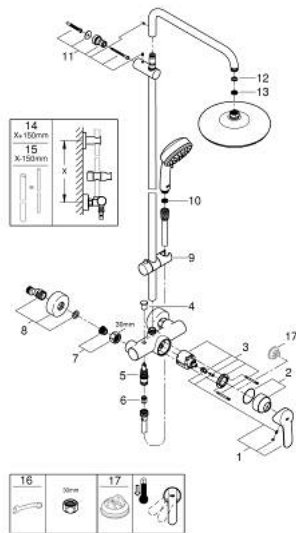

26 224 001 TEMPESTA COSMOPOLITAN SYSTEM 210 SHOWER SYSTEM WITH SINGLE LEVER MIXER FOR WALL MOUNTING

PRODUCT DESCRIPTION

- Colour: chrome
- consisting of:
 - horizontal swivable 390 mm shower arm
 - exposed single-lever shower mixer with diverter
 - allows change between:
 - head shower Tempesta 210 (26 408)
 - spray pattern: Rain
 - with ball joint
 - rotation angle $\pm 15^\circ$
 - hand shower Tempesta Cosmopolitan 100 (27 571 001)
 - 2 spray patterns: Rain, Jet
 - adjustable in height with gliding element
 - Rotaflex TwistStop shower hose 1750 mm 1/2" x 1/2" (28 410)
 - GROHE SilkMove 46 mm ceramic cartridge
 - GROHE DreamSpray - perfect spray pattern
 - GROHE LongLife finish
 - GROHE SpeedClean - effortless limescale removal
 - Inner WaterGuide - inner insulation for surface protection
 - TwistStop - to prevent hose from twisting
 - suitable for instantaneous heaters from 18 kW/h
 - minimum flow rate 7 l/min

26 224 001 TEMPESTA COSMOPOLITAN SYSTEM 210 SHOWER SYSTEM WITH SINGLE LEVER MIXER FOR WALL MOUNTING

SPARE PARTS

- 1: Lever (Spare part-nr. 46726000)
 - 2: Cap (Spare part-nr. 46025000)
 - 3: Cartridge (Spare part-nr. 46048000)
 - 4: Diverter knob (Spare part-nr. 65648000)
 - 5: Diverter (Spare part-nr. 65655000)
 - 6: Non-return valve (Spare part-nr. 08565000)
 - 7: Screw connection 1/2" (Spare part-nr. 45044000)
 - 8: S-union (Spare part-nr. 12662000)
 - 9: Glide element (Spare part-nr. 12140000)
 - 10: Dirt strainer (Spare part-nr. 0700200M)
 - 11: Shower rail holder (Spare part-nr. 48423000)
 - 12: Fibre seal dia. Ø 18,5 x Ø 12 x 2 (Spare part-nr. 0138900M)
 - 13: Dirt strainer (Spare part-nr. 48007000)
 - 14: Shower system pipe for retrofitting (Spare part-nr. 48053000)*
 - 15: Shower system pipe for retrofitting (Spare part-nr. 48054000)*
 - 16: Special spanner (Spare part-nr. 19377000)*
 - 17: Temperature limiter (Spare part-nr. 46375000)*
- * Optional accessories