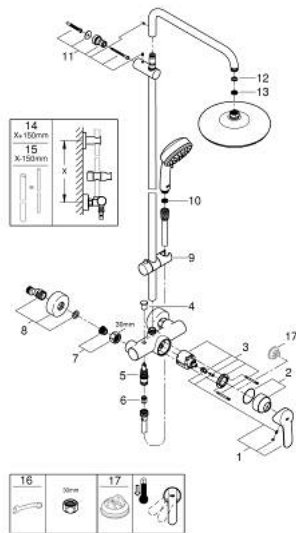

26 224 001 TEMPESTA COSMOPOLITAN SYSTEM 210 SHOWER SYSTEM WITH SINGLE LEVER MIXER FOR WALL MOUNTING

PRODUCT DESCRIPTION

- Tyc: Chrome
- consisting of:
 - horizontal swivable 390 mm shower arm
 - exposed single-lever shower mixer with diverter
 - allows change between:
 - head shower Tempesta 210 (26 408)
 - spray pattern: Rain
 - with ball joint
 - rotation angle $\pm 15^\circ$
 - hand shower Tempesta Cosmopolitan 100 (27 571)
 - 2 spray patterns: Rain, Jet
 - adjustable in height with gliding element
- Rotaflex TwistStop shower hose 1750 mm 1/2" x 1/2" (28 410)
- GROHE SilkMove 46 mm ceramic cartridge
- GROHE DreamSpray - perfect spray pattern
- GROHE LongLife finish
- GROHE SpeedClean - effortless limescale removal
- Inner WaterGuide - inner insulation for surface protection
- TwistStop - to prevent hose from twisting
- suitable for instantaneous heaters from 18 kW/h
- minimum flow rate 7 l/min

26 224 001 TEMPESTA COSMOPOLITAN SYSTEM 210 SHOWER SYSTEM WITH SINGLE LEVER MIXER FOR WALL MOUNTING

SPARE PARTS

- 1: Lever (Spare part-nr. 46726000)
 - 2: Cap (Spare part-nr. 46025000)
 - 3: Cartridge (Spare part-nr. 46048000)
 - 4: Diverter knob (Spare part-nr. 65648000)
 - 5: Diverter (Spare part-nr. 65655000)
 - 6: Non-return valve (Spare part-nr. 08565000)
 - 7: Screw connection 1/2" (Spare part-nr. 45044000)
 - 8: S-union (Spare part-nr. 12662000)
 - 9: Glide element (Spare part-nr. 12140000)
 - 10: Dirt strainer (Spare part-nr. 0700200M)
 - 11: Shower rail holder (Spare part-nr. 48423000)
 - 12: Fibre seal \varnothing 18,5 x \varnothing 12 x 2 (Spare part-nr. 0138900M)
 - 13: Dirt strainer (Spare part-nr. 48007000)
 - 14: Shower system pipe for retrofitting (Spare part-nr. 48053000)*
 - 15: Shower system pipe for retrofitting (Spare part-nr. 48054000)*
 - 16: Special spanner (Spare part-nr. 19377000)*
 - 17: Temperature limiter (Spare part-nr. 46375000)*
- * Optional accessories