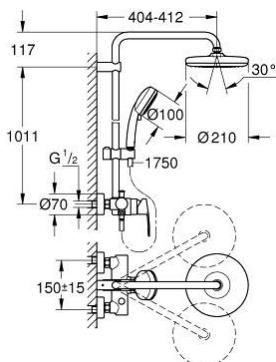

26 224 001 TEMPESTA COSMOPOLITAN SYSTEM 210 SHOWER SYSTEM WITH SINGLE LEVER MIXER FOR WALL MOUNTING

PRODUCT DESCRIPTION

- Tyc: Chrome
- consisting of:
 - horizontal swivable 390 mm shower arm
 - exposed single-lever shower mixer with diverter
 - allows change between:
 - head shower Tempesta 210 (26 408)
 - spray pattern: Rain
 - with ball joint
 - rotation angle $\pm 15^\circ$
 - hand shower Tempesta Cosmopolitan 100 (27 571)
 - 2 spray patterns: Rain, Jet
 - adjustable in height with gliding element
- Rotaflex TwistStop shower hose 1750 mm 1/2" x 1/2" (28 410)
- GROHE SilkMove 46 mm ceramic cartridge
- GROHE DreamSpray - perfect spray pattern
- GROHE LongLife finish
- GROHE SpeedClean - effortless limescale removal
- Inner WaterGuide - inner insulation for surface protection
- TwistStop - to prevent hose from twisting
- suitable for instantaneous heaters from 18 kW/h
- minimum flow rate 7 l/min

26 224 001 TEMPESTA COSMOPOLITAN SYSTEM 210 SHOWER SYSTEM WITH SINGLE LEVER MIXER FOR WALL MOUNTING

SPARE PARTS

- 1: Lever (Spare part-nr. 46726000)
 - 2: Cap (Spare part-nr. 46025000)
 - 3: Cartridge (Spare part-nr. 46048000)
 - 4: Diverter knob (Spare part-nr. 65648000)
 - 5: Diverter (Spare part-nr. 65655000)
 - 6: Non-return valve (Spare part-nr. 08565000)
 - 7: Screw connection 1/2" (Spare part-nr. 45044000)
 - 8: S-union (Spare part-nr. 12662000)
 - 9: Glide element (Spare part-nr. 12140000)
 - 10: Dirt strainer (Spare part-nr. 0700200M)
 - 11: Shower rail holder (Spare part-nr. 48423000)
 - 12: Fibre seal \varnothing 18,5 x \varnothing 12 x 2 (Spare part-nr. 0138900M)
 - 13: Dirt strainer (Spare part-nr. 48007000)
 - 14: Shower system pipe for retrofitting (Spare part-nr. 48053000)*
 - 15: Shower system pipe for retrofitting (Spare part-nr. 48054000)*
 - 16: Special spanner (Spare part-nr. 19377000)*
 - 17: Temperature limiter (Spare part-nr. 46375000)*
- * Optional accessories